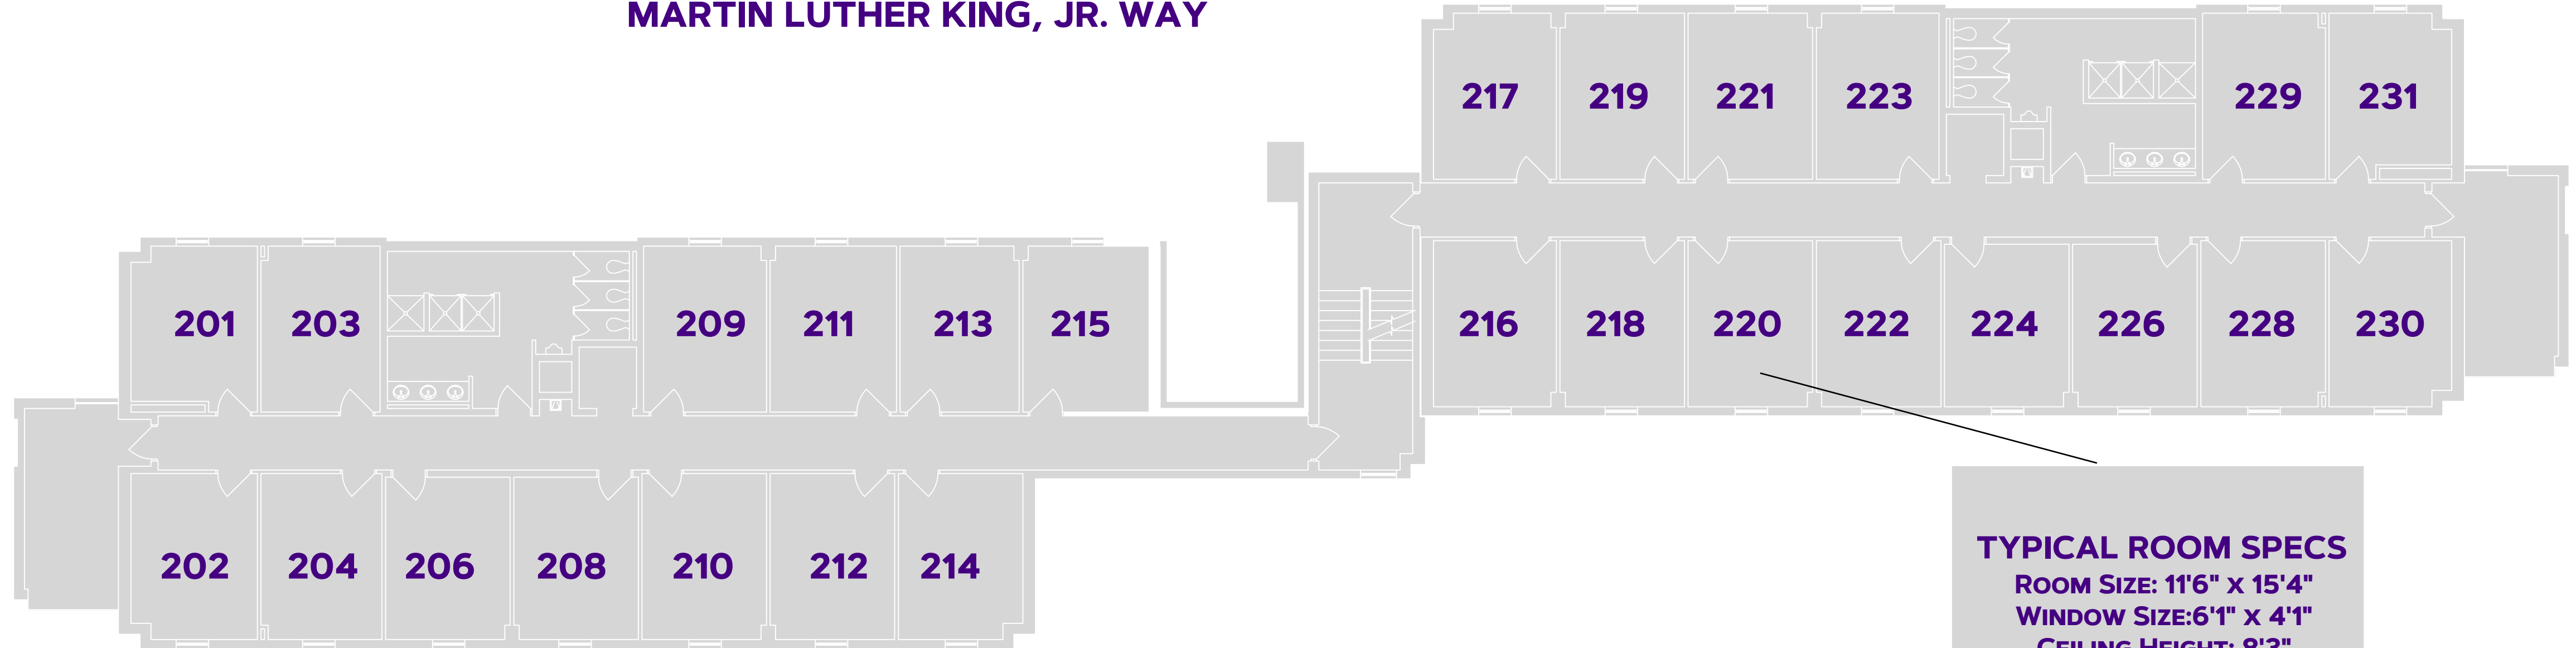

BELL HALL

SECOND FLOOR

#DukesLiveClose
#DukesLiveSupported
#DukesLIVEON

FACES
MARTIN LUTHER KING, JR. WAY

TYPICAL ROOM SPECS
ROOM SIZE: 11'6" x 15'4"
WINDOW SIZE: 6'1" x 4'1"
CEILING HEIGHT: 8'3"

FACES
HILLSIDE FIELD

ROOM FURNITURE:
- BEDS, CHAIRS, DESKS, DRAWERS
- FREE-STANDING WARDROBES

UPDATED AS OF 6/30/20

FOR MORE INFORMATION ON HALLS VISIT:
WWW.JMU.EDU/ORL/OUR-RESIDENCE-HALLS/INDEX.SHTML