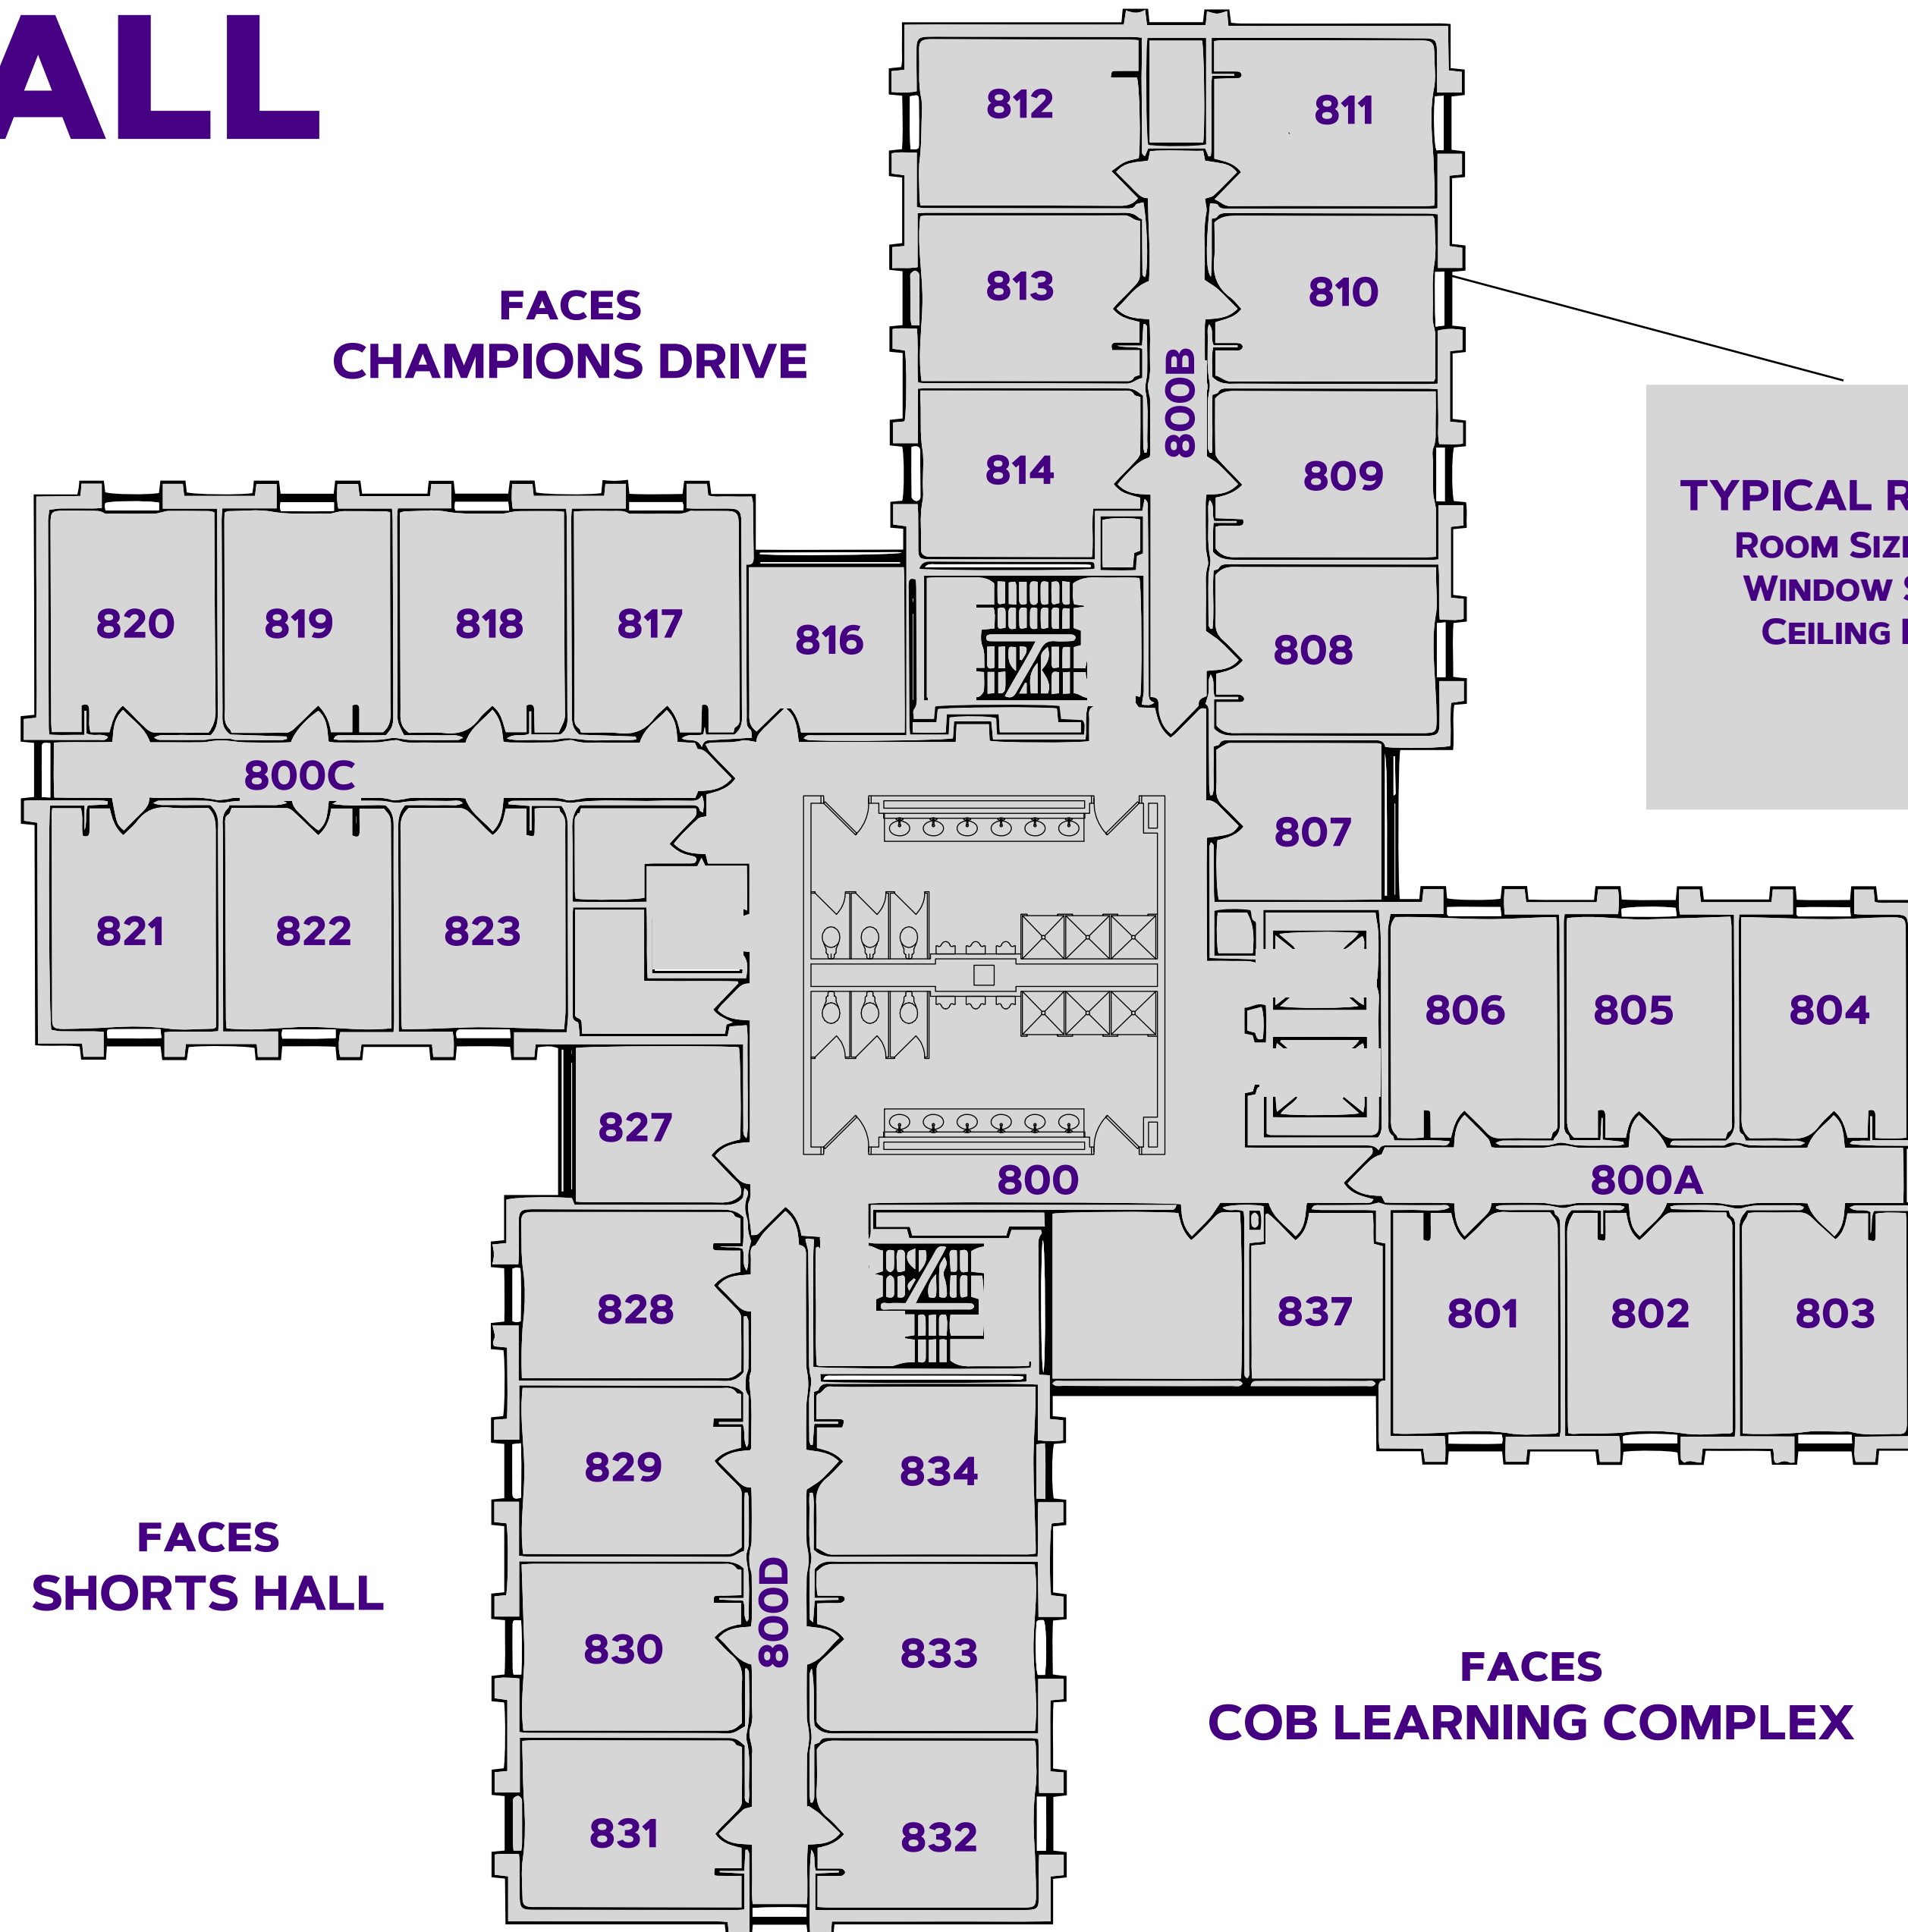

EAGLE HALL

EIGHTH FLOOR

#DukesLiveClose
#DukesLiveSupported
#DukesLIVEON

TYPICAL ROOM SPECS
ROOM SIZE: 15'5" x 9'3"
WINDOW SIZE: 4' x 5'8"
CEILING HEIGHT: 8'3"

ROOM FURNITURE:
- BEDS, CHAIRS, DESKS, DRAWERS
- BUILT-IN WARDROBES