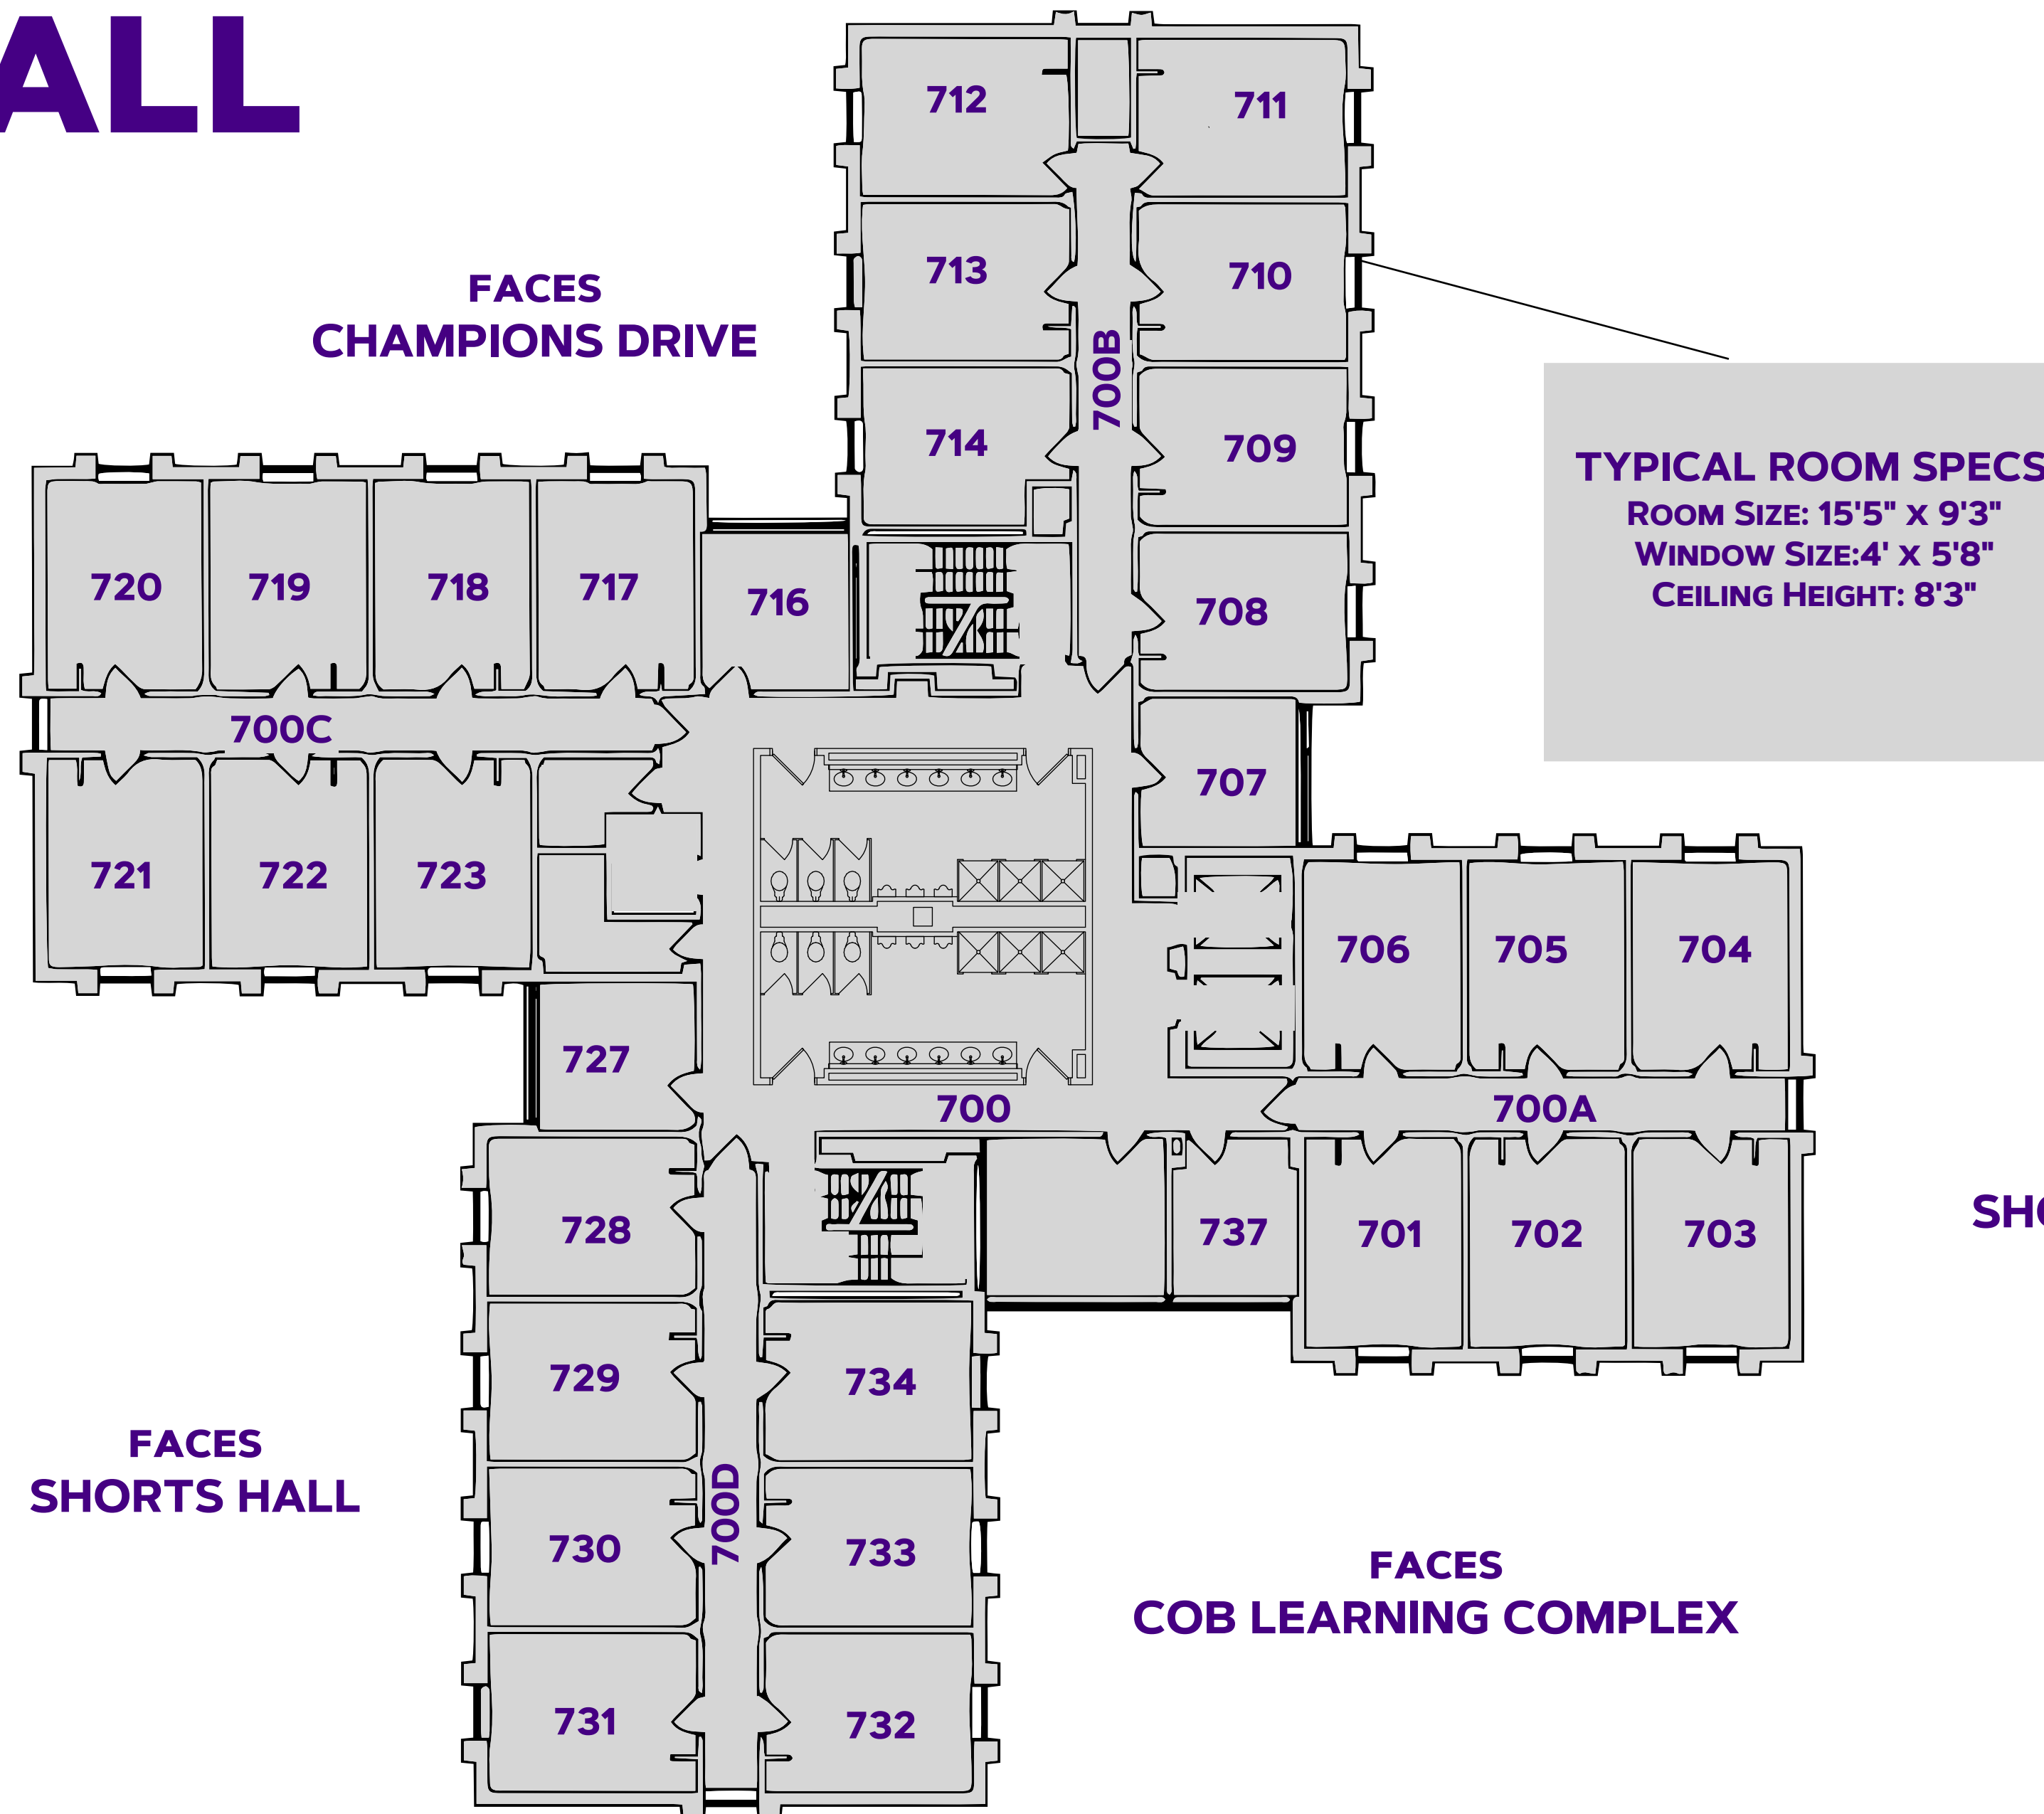

EAGLE HALL

SEVENTH FLOOR

#DukesLiveClose
 #DukesLiveSupported
 #DukesLIVEON

TYPICAL ROOM SPECS
 ROOM SIZE: 15'5" x 9'3"
 WINDOW SIZE: 4' x 5'8"
 CEILING HEIGHT: 8'3"

FACES
 CHAMPIONS DRIVE

FACES
 SHOWKER HALL

FACES
 SHORTS HALL

FACES
 COB LEARNING COMPLEX

ROOM FURNITURE:
 - BEDS, CHAIRS, DESKS, DRAWERS
 - BUILT-IN WARDROBES

UPDATED AS OF 6/30/20

FOR MORE INFORMATION ON HALLS VISIT:
WWW.JMU.EDU/ORL/OUR-RESIDENCE-HALLS/INDEX.SHTML