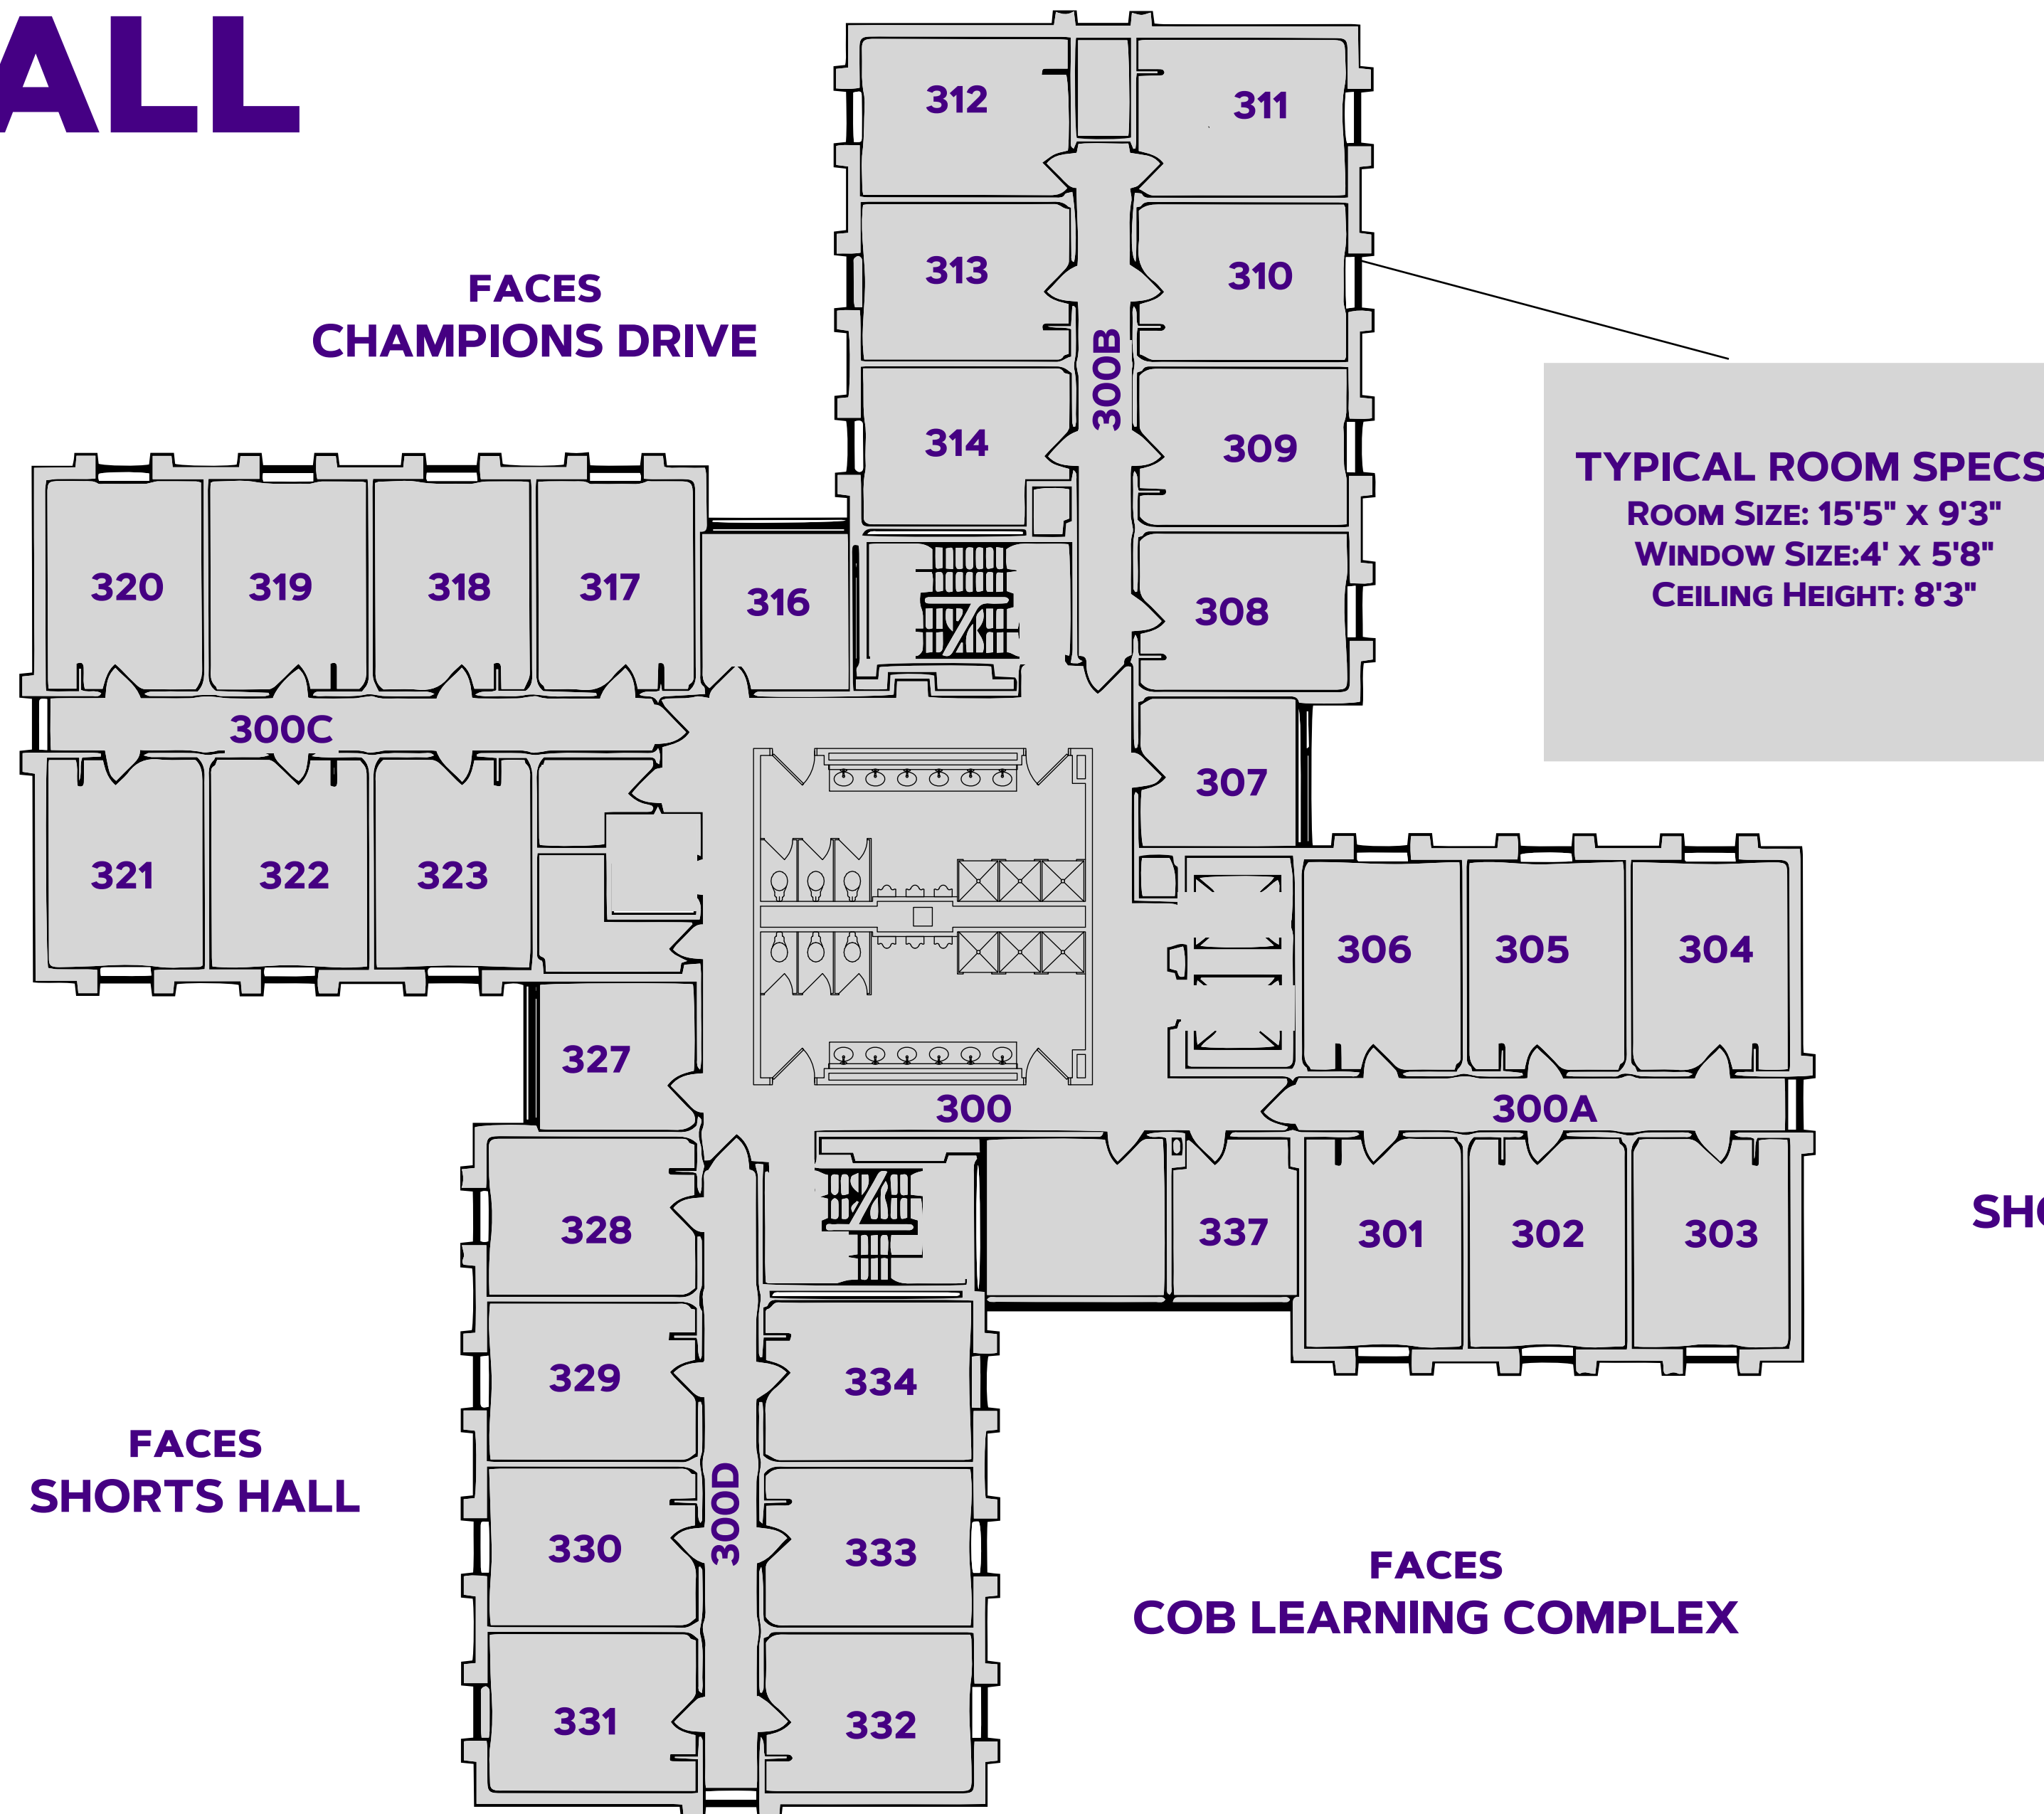

# EAGLE HALL

THIRD FLOOR

#DukesLiveClose  
 #DukesLiveSupported  
 #DukesLIVEON

**TYPICAL ROOM SPECS**  
 ROOM SIZE: 15'5" x 9'3"  
 WINDOW SIZE: 4' x 5'8"  
 CEILING HEIGHT: 8'3"

**ROOM FURNITURE:**  
 - BEDS, CHAIRS, DESKS, DRAWERS  
 - BUILT-IN WARDROBES