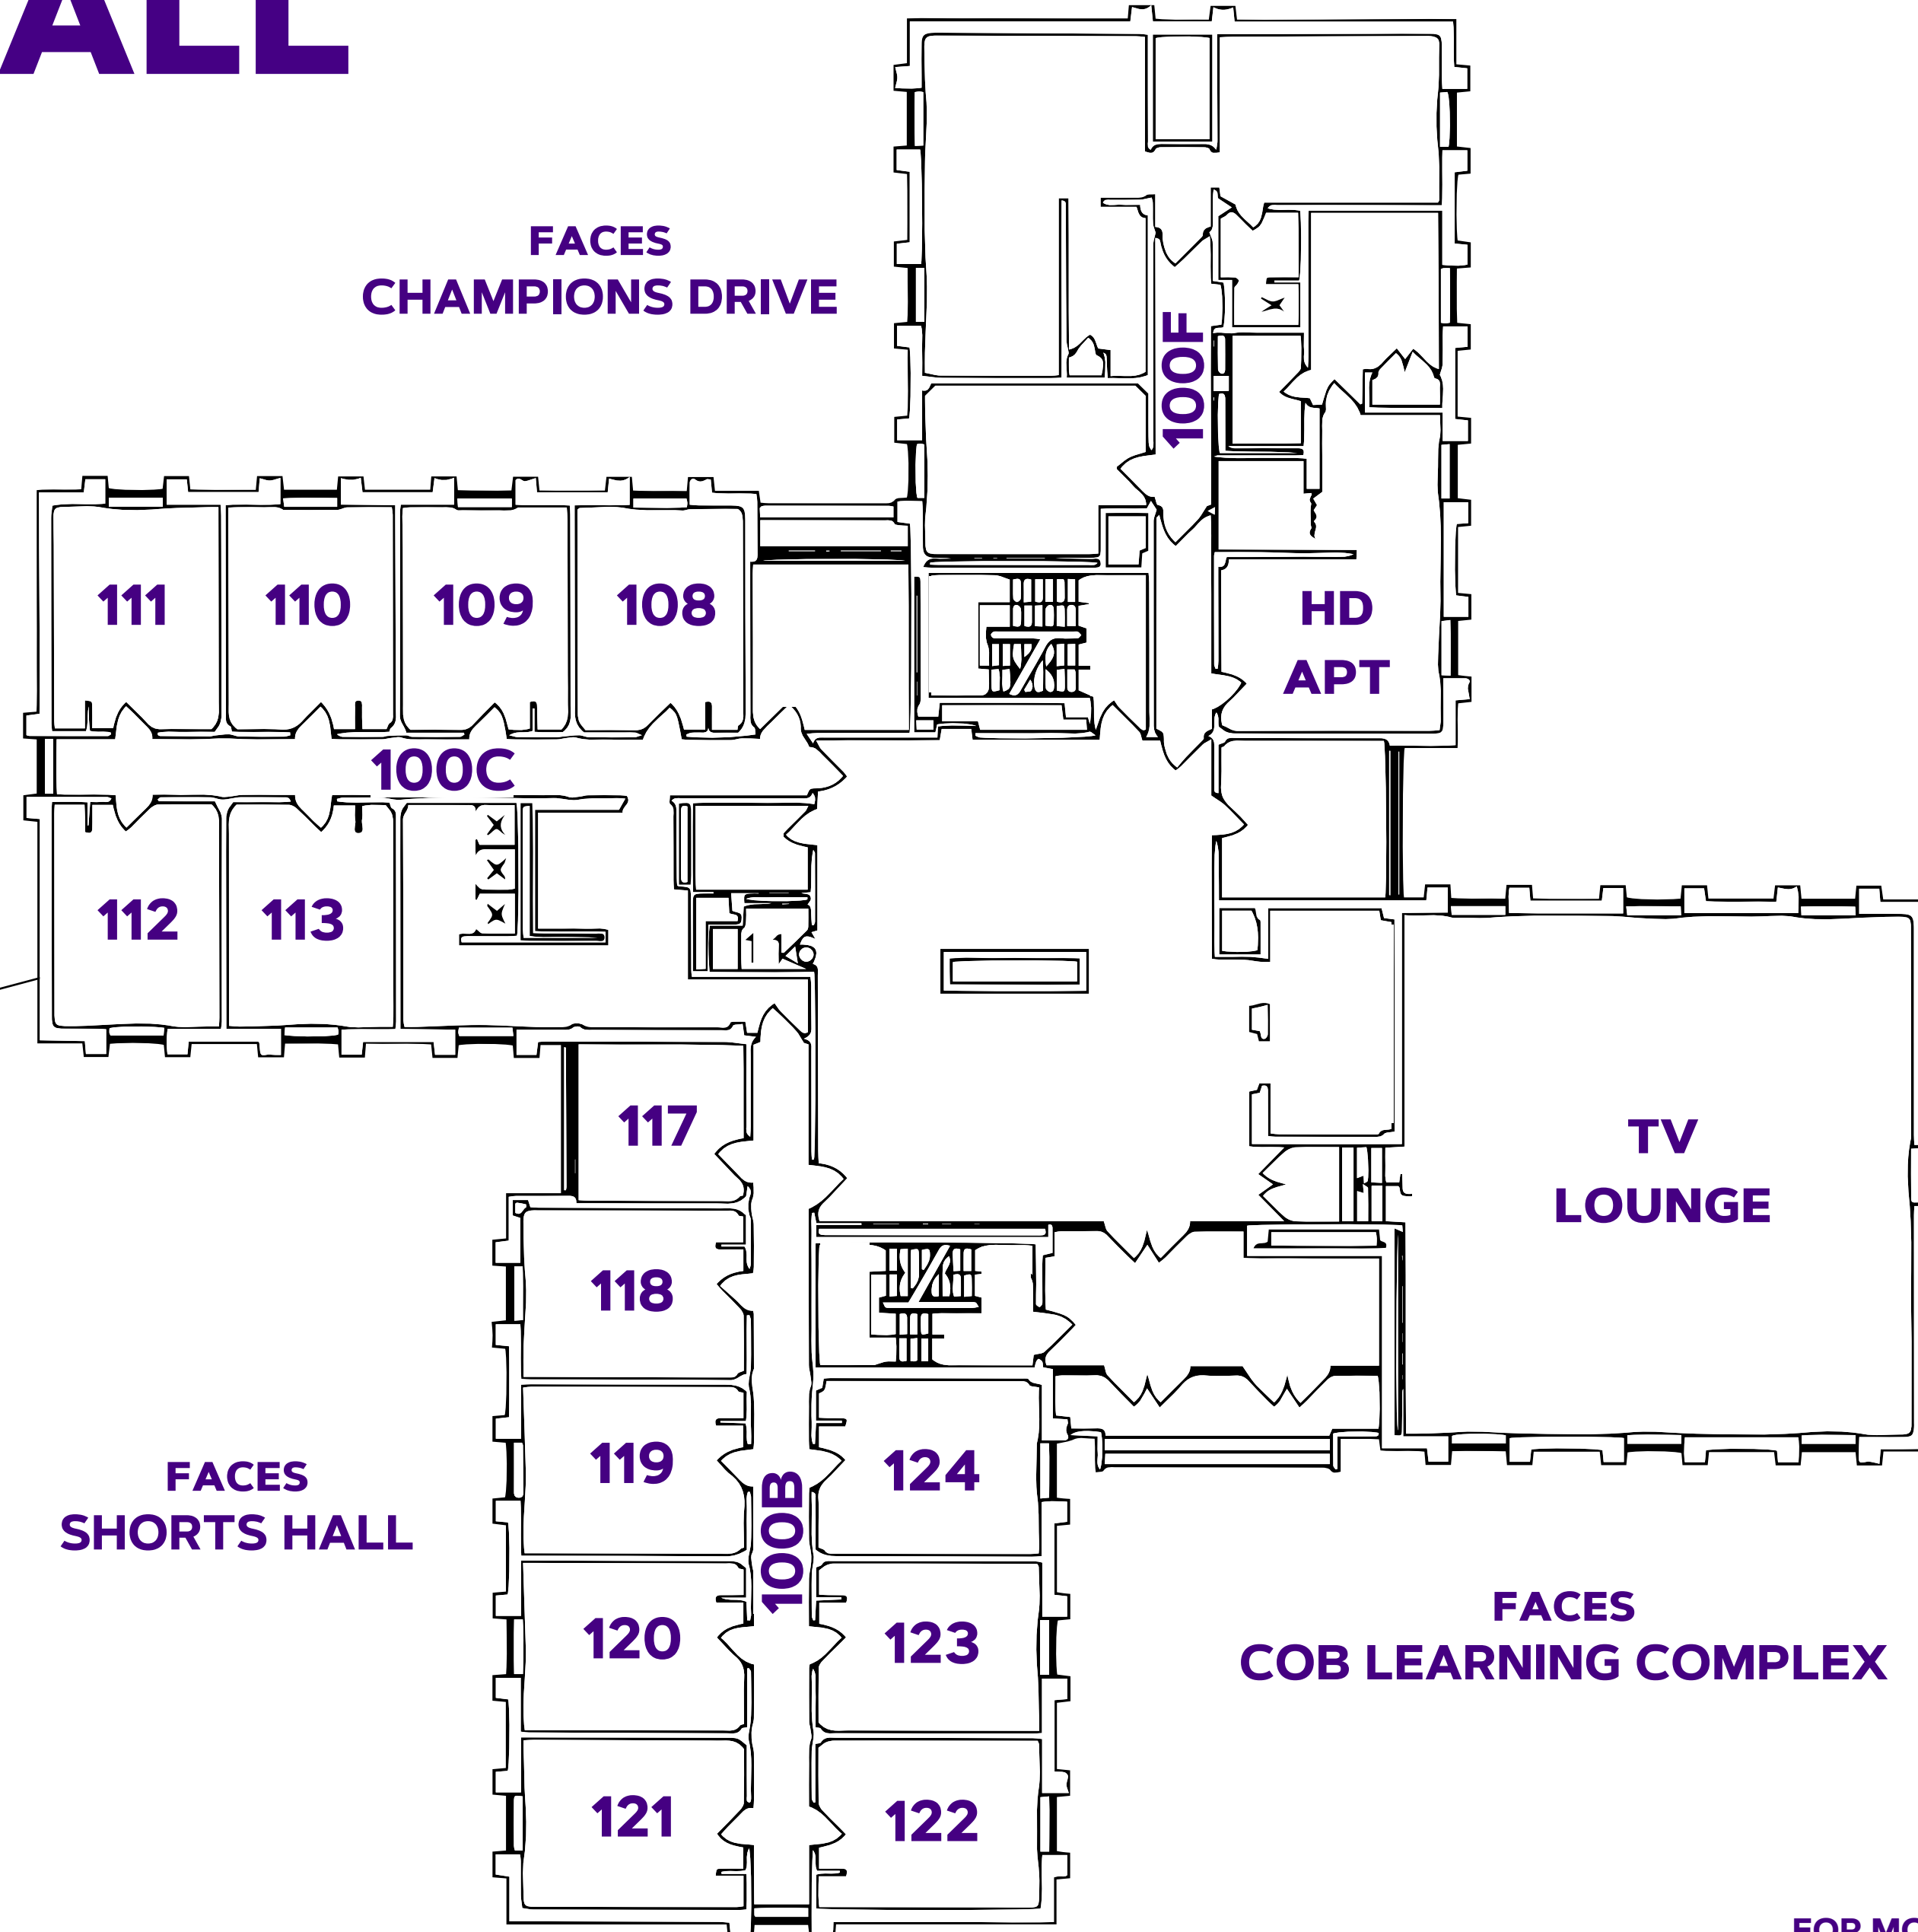

EAGLE HALL

FIRST FLOOR

#DukesLiveClose
#DukesLiveSupported
#DukesLIVEON

TYPICAL ROOM SPECS
ROOM SIZE: 15'5" x 9'3"
WINDOW SIZE: 4' x 5'8"
CEILING HEIGHT: 8'3"

ROOM FURNITURE:
- BEDS, CHAIRS, DESKS, DRAWERS
- BUILT-IN WARDROBES