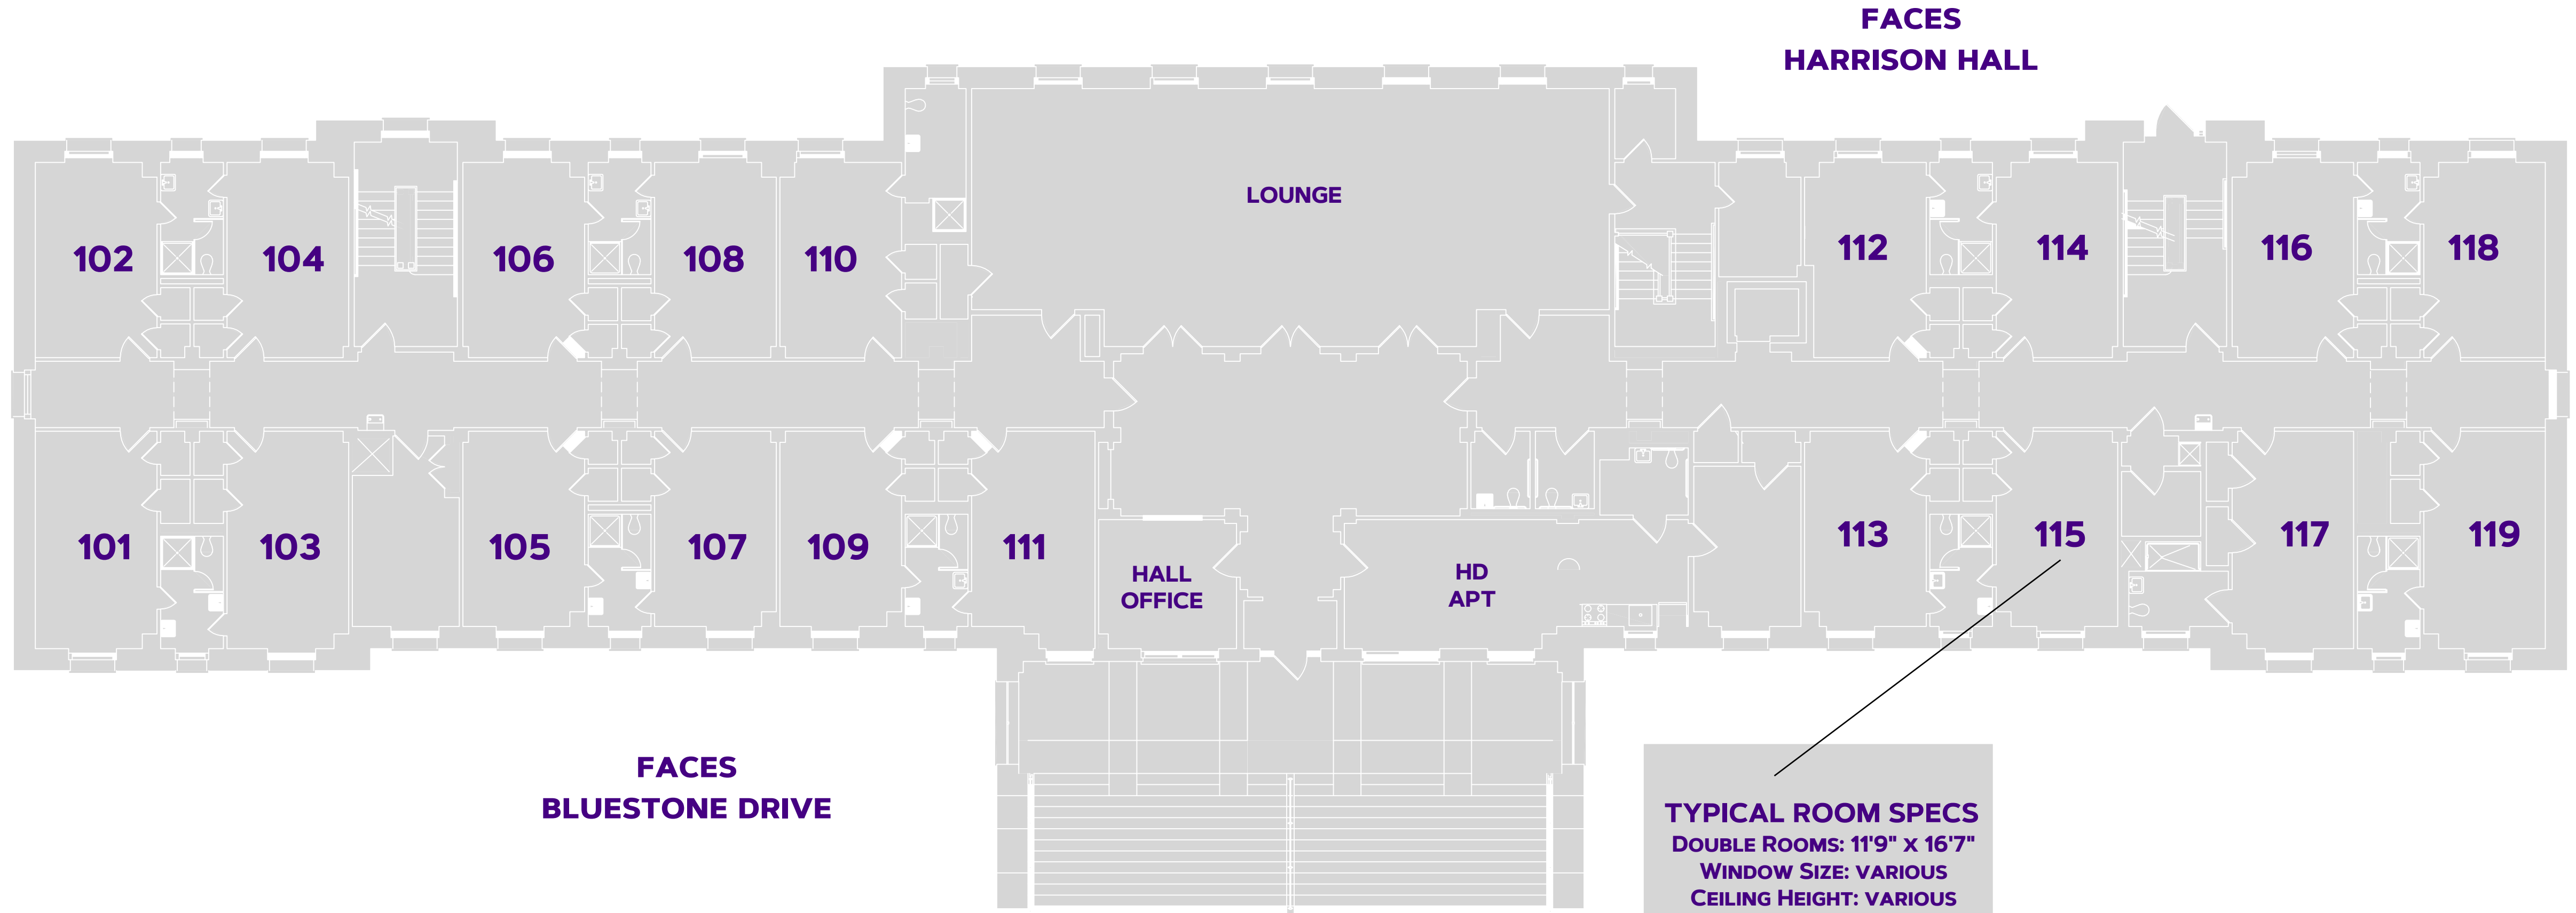

# GIFFORD HALL

FIRST FLOOR

#DukesLiveClose  
#DukesLiveSupported  
#DukesLIVEON

**TYPICAL ROOM SPECS**  
DOUBLE ROOMS: 11'9" x 16'7"  
WINDOW SIZE: VARIOUS  
CEILING HEIGHT: VARIOUS

ROOM FURNITURE:  
- BEDS, CHAIRS, DESKS, DRAWERS  
- BUILT IN CLOSETS