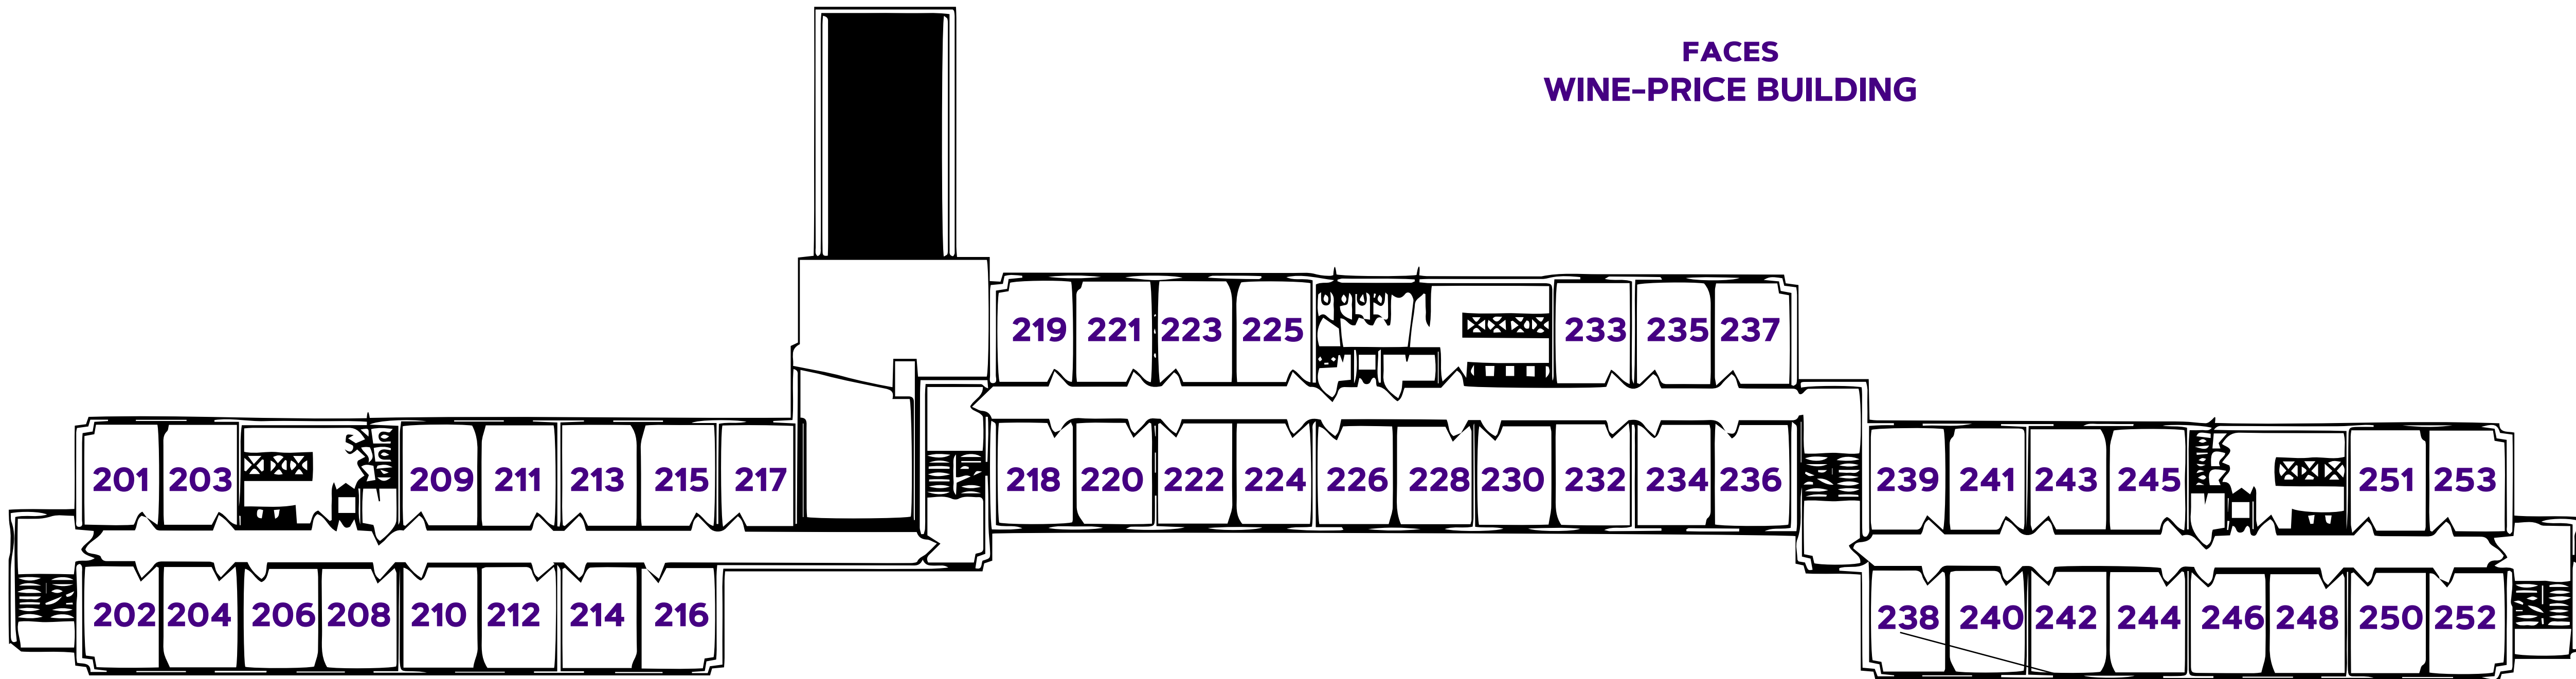

HILLSIDE HALL

SECOND FLOOR

#DukesLiveClose
 #DukesLiveSupported
 #DukesLIVEON

FACES
 HILLSIDE FIELD

FACES
 WINE-PRICE BUILDING

TYPICAL ROOM SPECS
 ROOM SIZE: 11'6" x 15'4"
 WINDOW SIZE: 6'1" x 4'1"
 CEILING HEIGHT: 8'3"