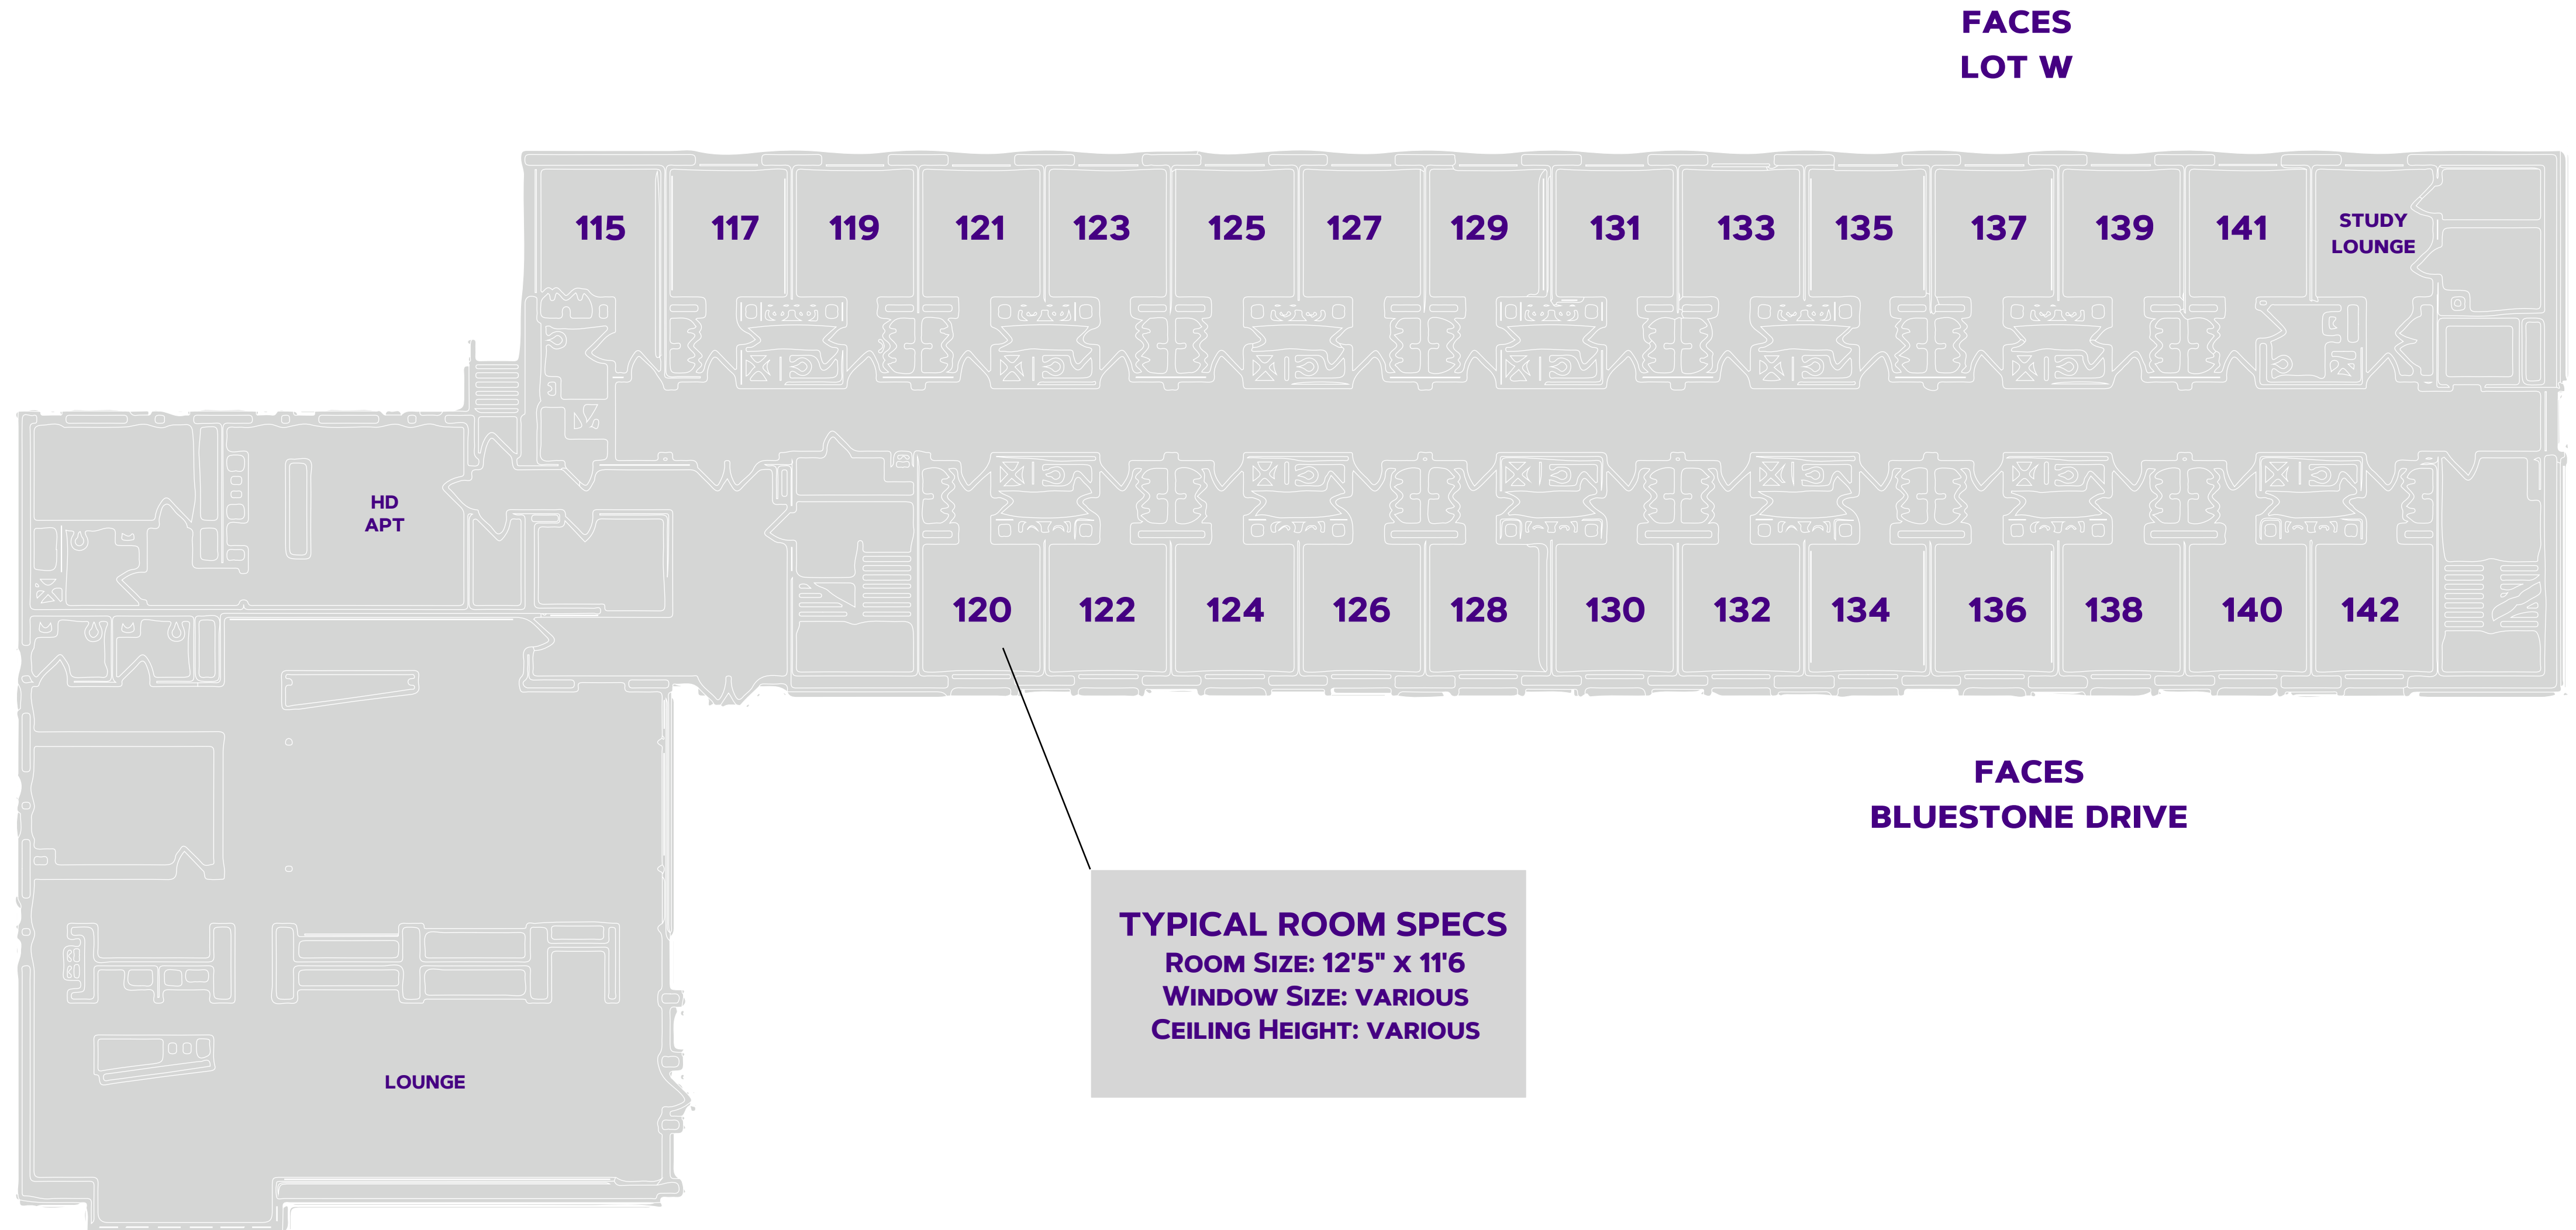

# HOFFMAN HALL

FIRST FLOOR

#DukesLiveClose  
#DukesLiveSupported  
#DukesLIVEON

**TYPICAL ROOM SPECS**  
ROOM SIZE: 12'5" X 11'6"  
WINDOW SIZE: VARIOUS  
CEILING HEIGHT: VARIOUS

**ROOM FURNITURE:**  
- BEDS, CHAIRS, DESKS, DRAWERS  
- BUILT-IN CLOSETS