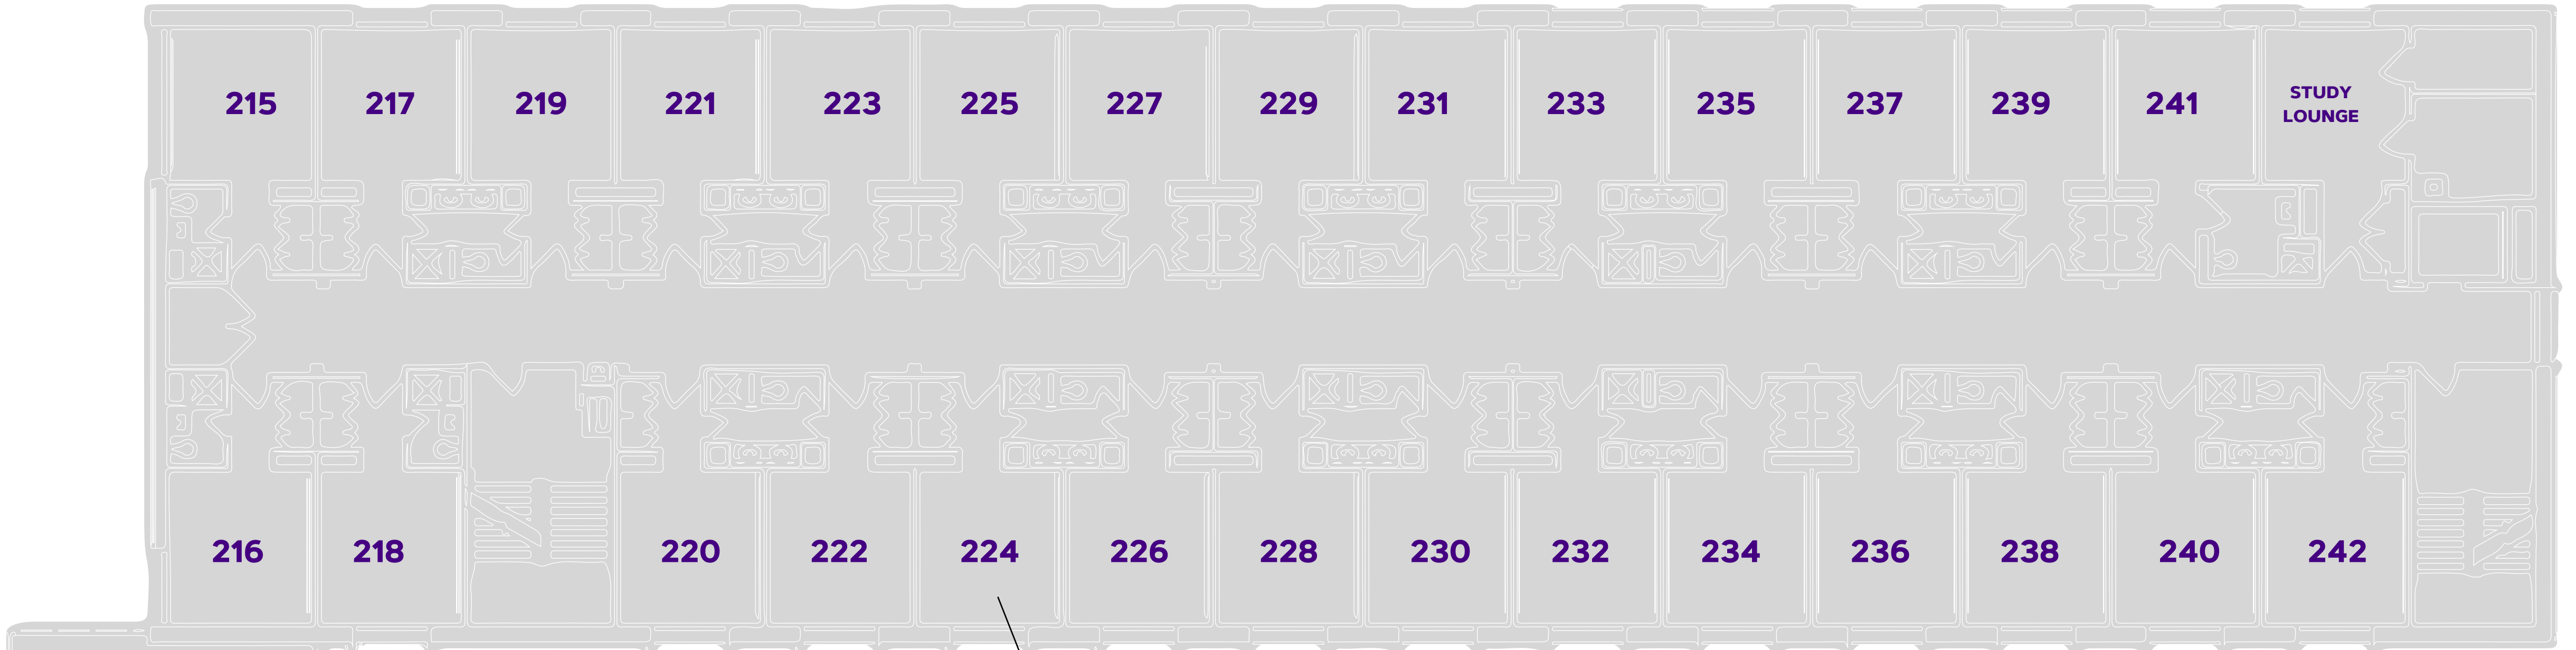

HOFFMAN HALL

SECOND FLOOR

#DukesLiveClose
 #DukesLiveSupported
 #DukesLIVEON

FACES
 LOT W

FACES
 BLUESTONE DRIVE

TYPICAL ROOM SPECS
 ROOM SIZE: 12'5" X 11'6"
 WINDOW SIZE: VARIOUS
 CEILING HEIGHT: VARIOUS

ROOM FURNITURE:
 - BEDS, CHAIRS, DESKS, DRAWERS
 - BUILT-IN CLOSETS