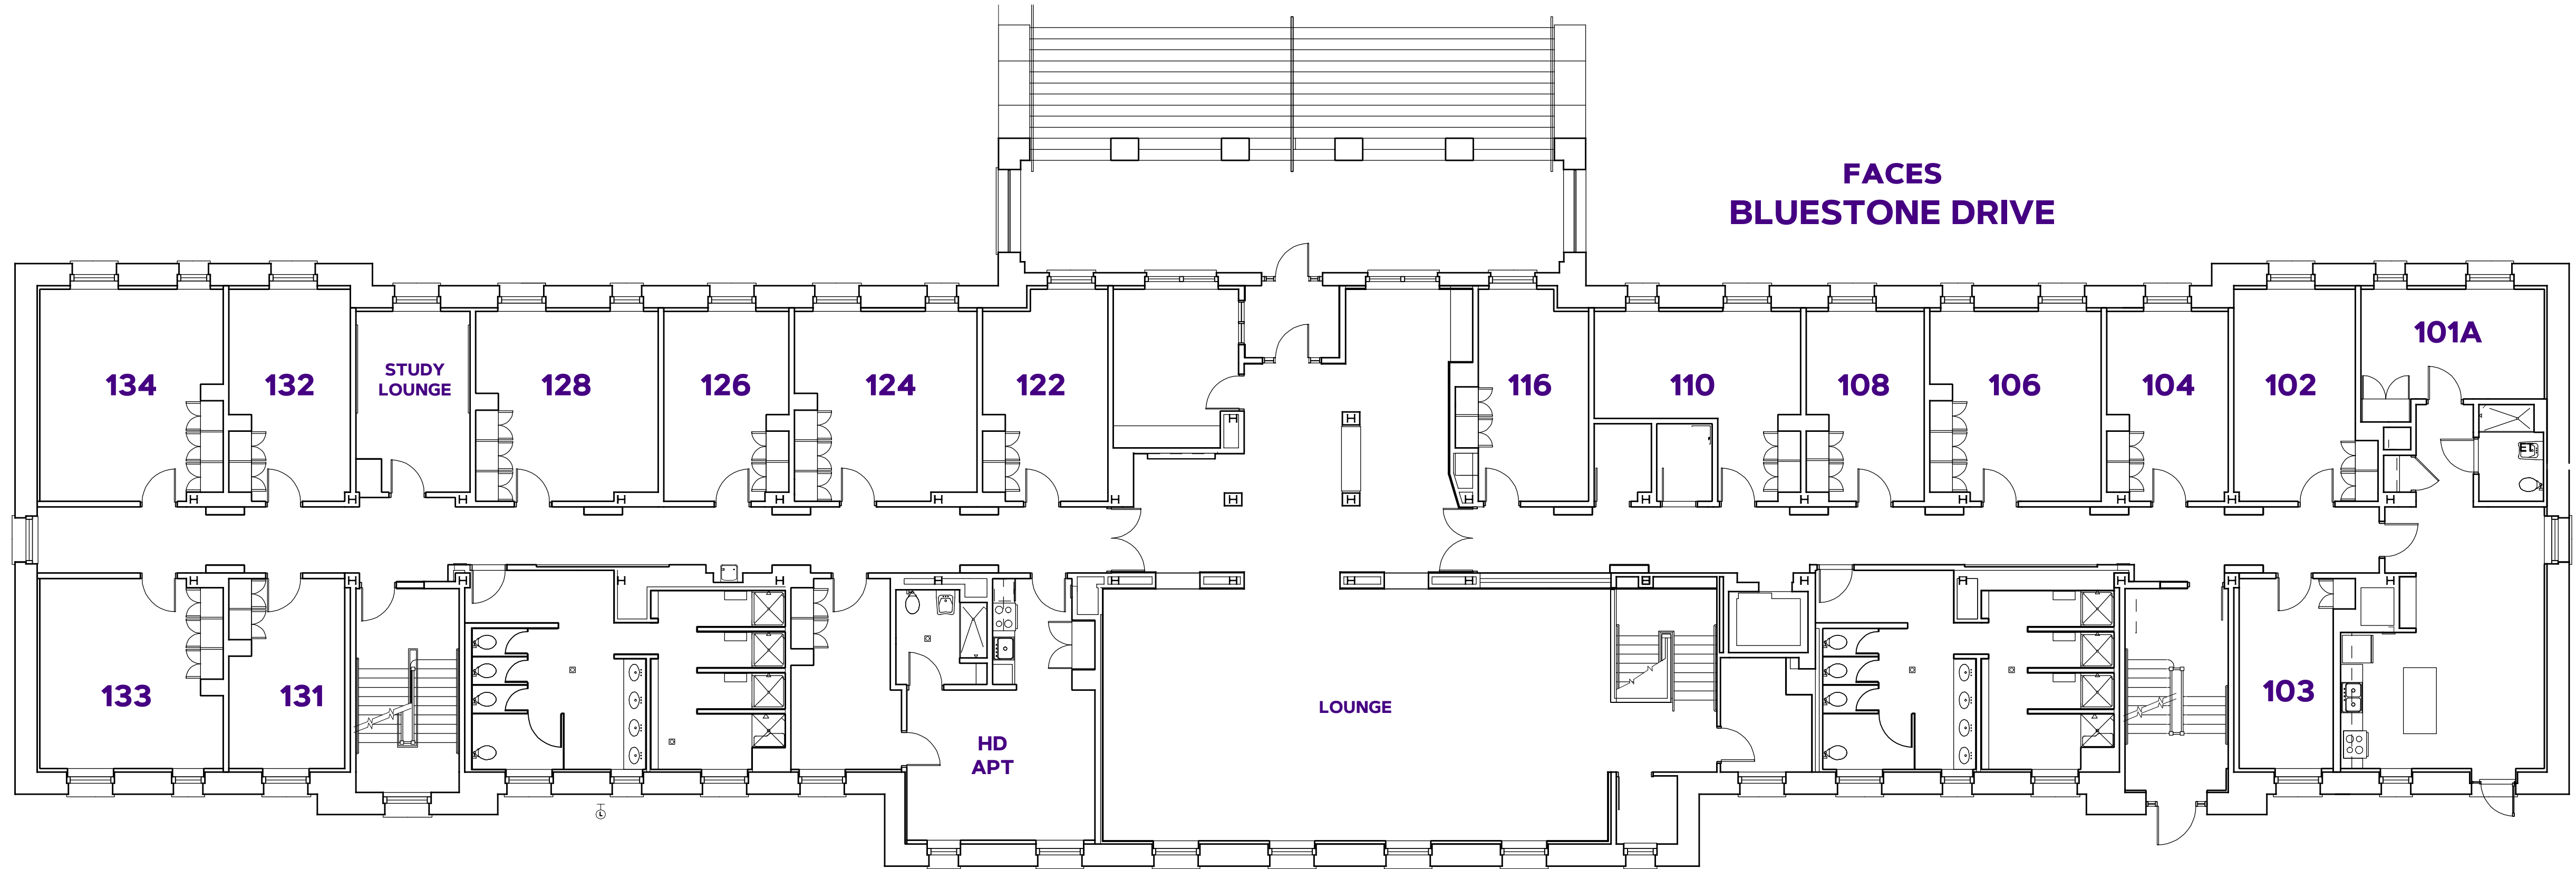

WAYLAND HALL

FIRST FLOOR

#DukesLiveClose
#DukesLiveSupported
#DukesLIVEON

TYPICAL SINGLE SPECS

ROOM SIZE: 16' x 7'6"
WINDOW SIZE: VARIOUS
CEILING HEIGHT: VARIOUS

TYPICAL DOUBLE SPECS

ROOM SIZE: 17' x 10'
WINDOW SIZE: VARIOUS
CEILING HEIGHT: VARIOUS

TYPICAL TRIPLE SPECS

ROOM SIZE: 15' x 16'
WINDOW SIZE: VARIOUS
CEILING HEIGHT: VARIOUS

ROOM FURNITURE:
- BEDS, CHAIRS, DESKS, DRAWERS
- CLOSETS

UPDATED AS OF 6/30/20

FOR MORE INFORMATION ON HALLS VISIT:
WWW.JMU.EDU/ORL/OUR-RESIDENCE-HALLS/INDEX.SHTML