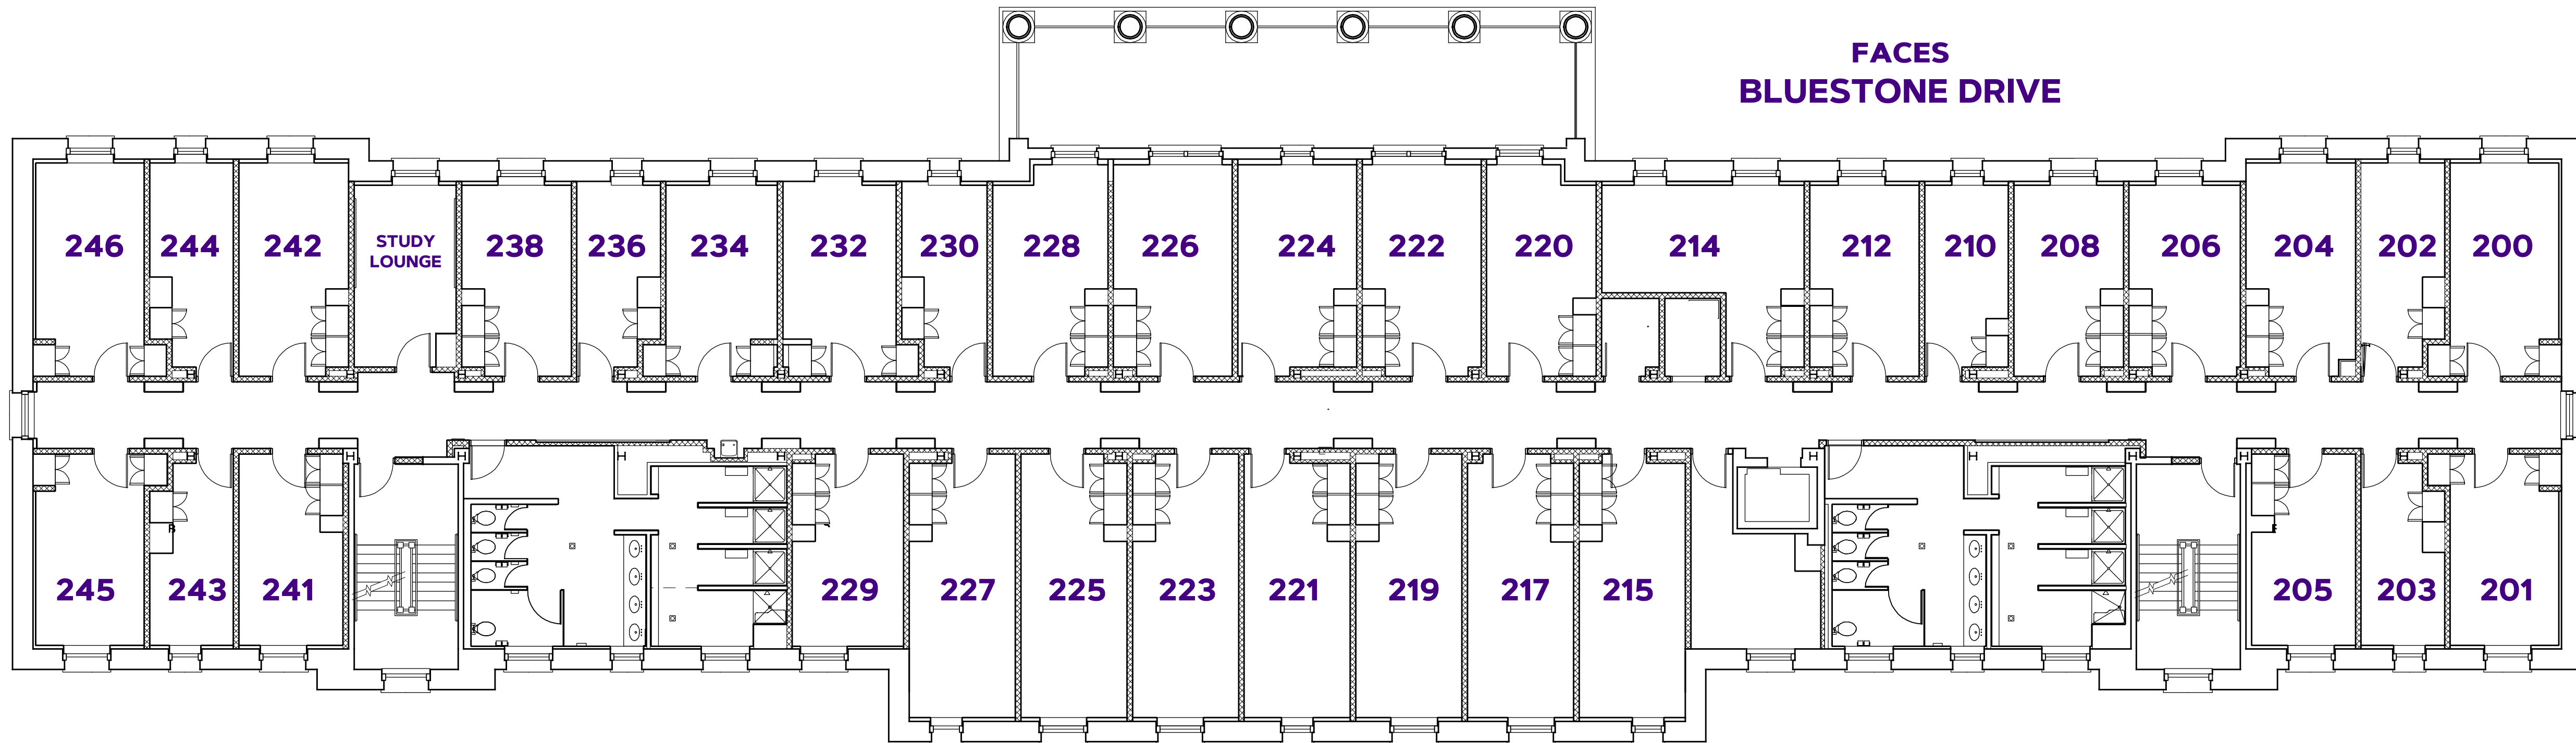

WAYLAND HALL

SECOND FLOOR

#DukesLiveClose
#DukesLiveSupported
#DukesLIVEON

TYPICAL SINGLE SPECS

ROOM SIZE: 16' x 7'6"
WINDOW SIZE: VARIOUS
CEILING HEIGHT: VARIOUS

TYPICAL DOUBLE SPECS

ROOM SIZE: 17' x 10'
WINDOW SIZE: VARIOUS
CEILING HEIGHT: VARIOUS

TYPICAL TRIPLE SPECS

ROOM SIZE: 15' x 16'
WINDOW SIZE: VARIOUS
CEILING HEIGHT: VARIOUS

ROOM FURNITURE:
- BEDS, CHAIRS, DESKS, DRAWERS
- CLOSETS

UPDATED AS OF 6/30/20

FOR MORE INFORMATION ON HALLS VISIT:
WWW.JMU.EDU/ORL/OUR-RESIDENCE-HALLS/INDEX.SHTML

Residence Life