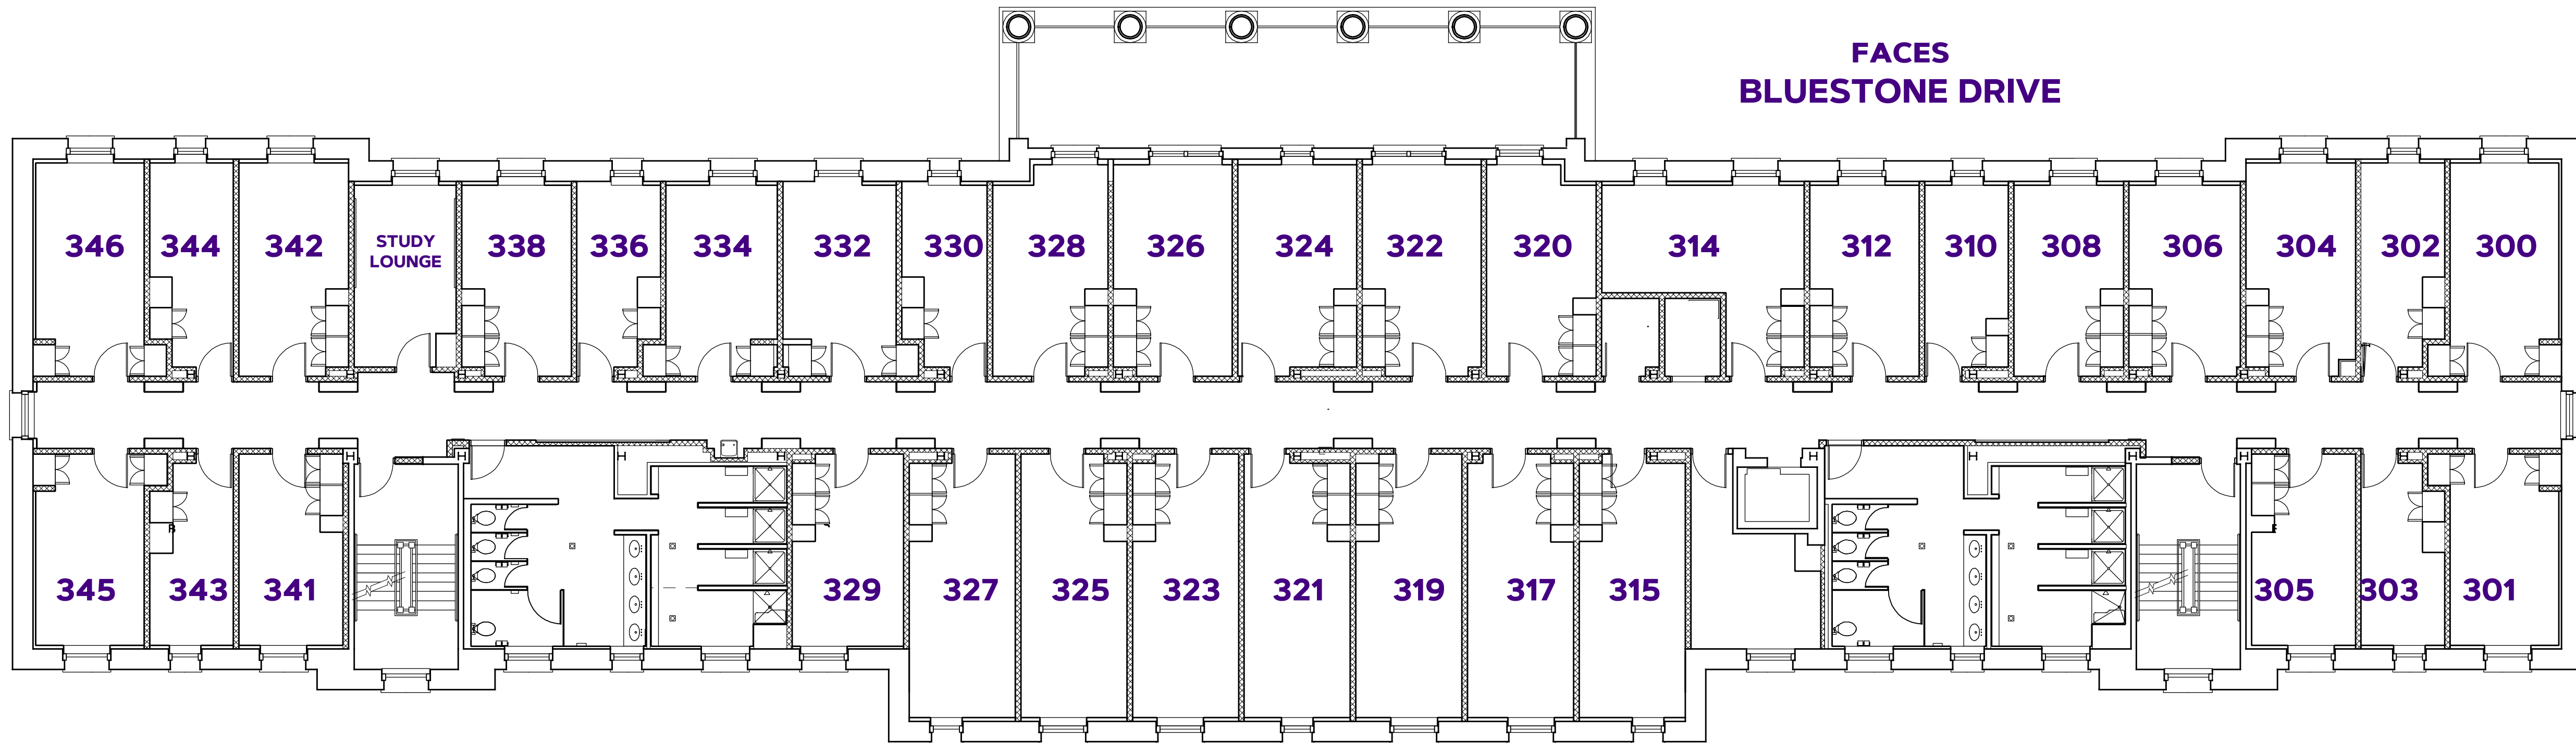

# WAYLAND HALL

THIRD FLOOR

#DukesLiveClose  
#DukesLiveSupported  
#DukesLIVEON

FACES  
BLUESTONE DRIVE

FACES  
LOT W

TYPICAL SINGLE SPECS	TYPICAL DOUBLE SPECS	TYPICAL TRIPLE SPECS
ROOM SIZE: 16' x 7'6"	ROOM SIZE: 17' x 10'	ROOM SIZE: 15' x 16'
WINDOW SIZE: VARIOUS	WINDOW SIZE: VARIOUS	WINDOW SIZE: VARIOUS
CEILING HEIGHT: VARIOUS	CEILING HEIGHT: VARIOUS	CEILING HEIGHT: VARIOUS