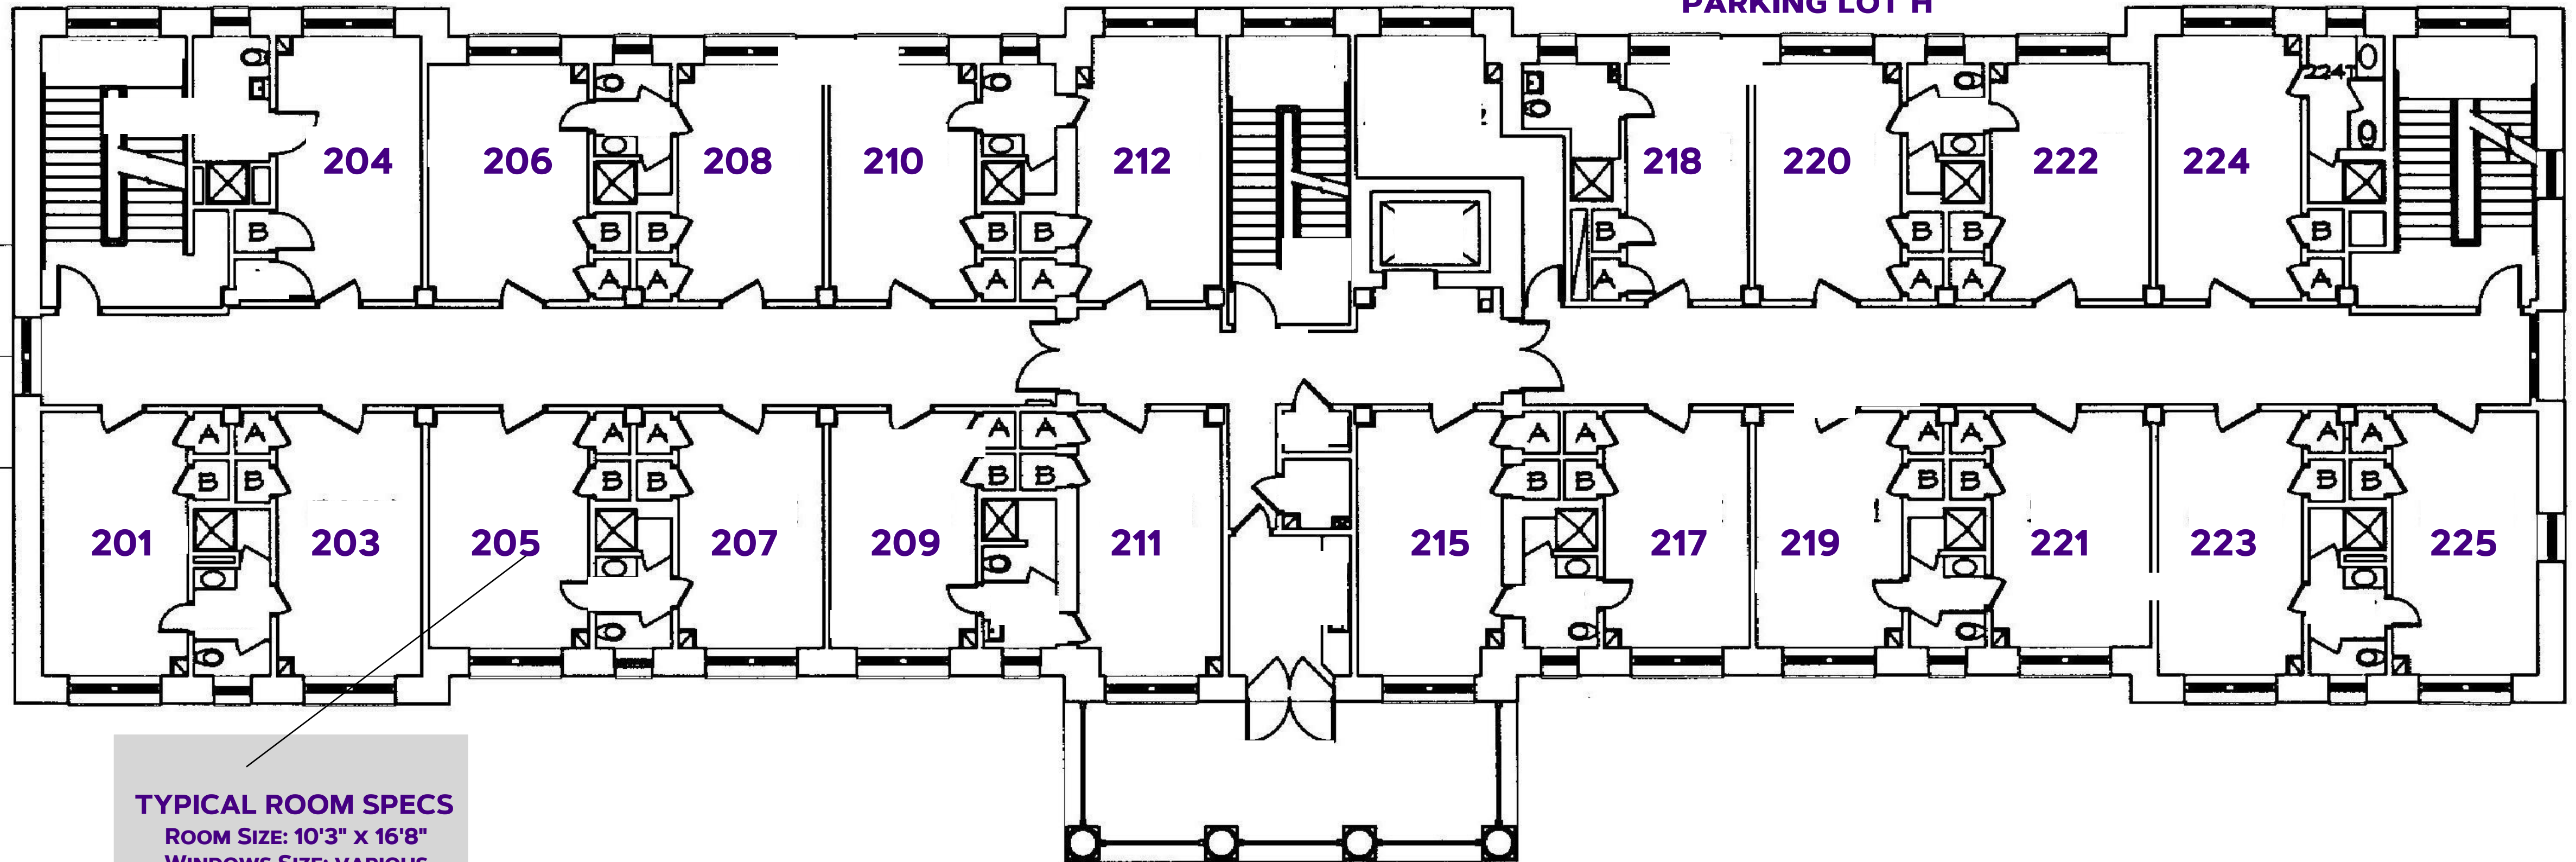

CONVERSE HALL

SECOND FLOOR

#DukesLiveClose
#DukesLiveSupported
#DukesLIVEON

FACES
PARKING LOT H

TYPICAL ROOM SPECS

ROOM SIZE: 10'3" x 16'8"
WINDOWS SIZE: VARIOUS
CEILING HEIGHT: VARIOUS

FACES
BLUESTONE DRIVE

ROOM FURNITURE:
- BEDS, CHAIRS, DESKS, DRAWERS
- BUILT IN CLOSETS

UPDATED AS OF 8/6/20

FOR MORE INFORMATION ON HALLS VISIT:
WWW.JMU.EDU/ORL/OUR-RESIDENCE-HALLS/INDEX.SHTML

JMU
Residence Life