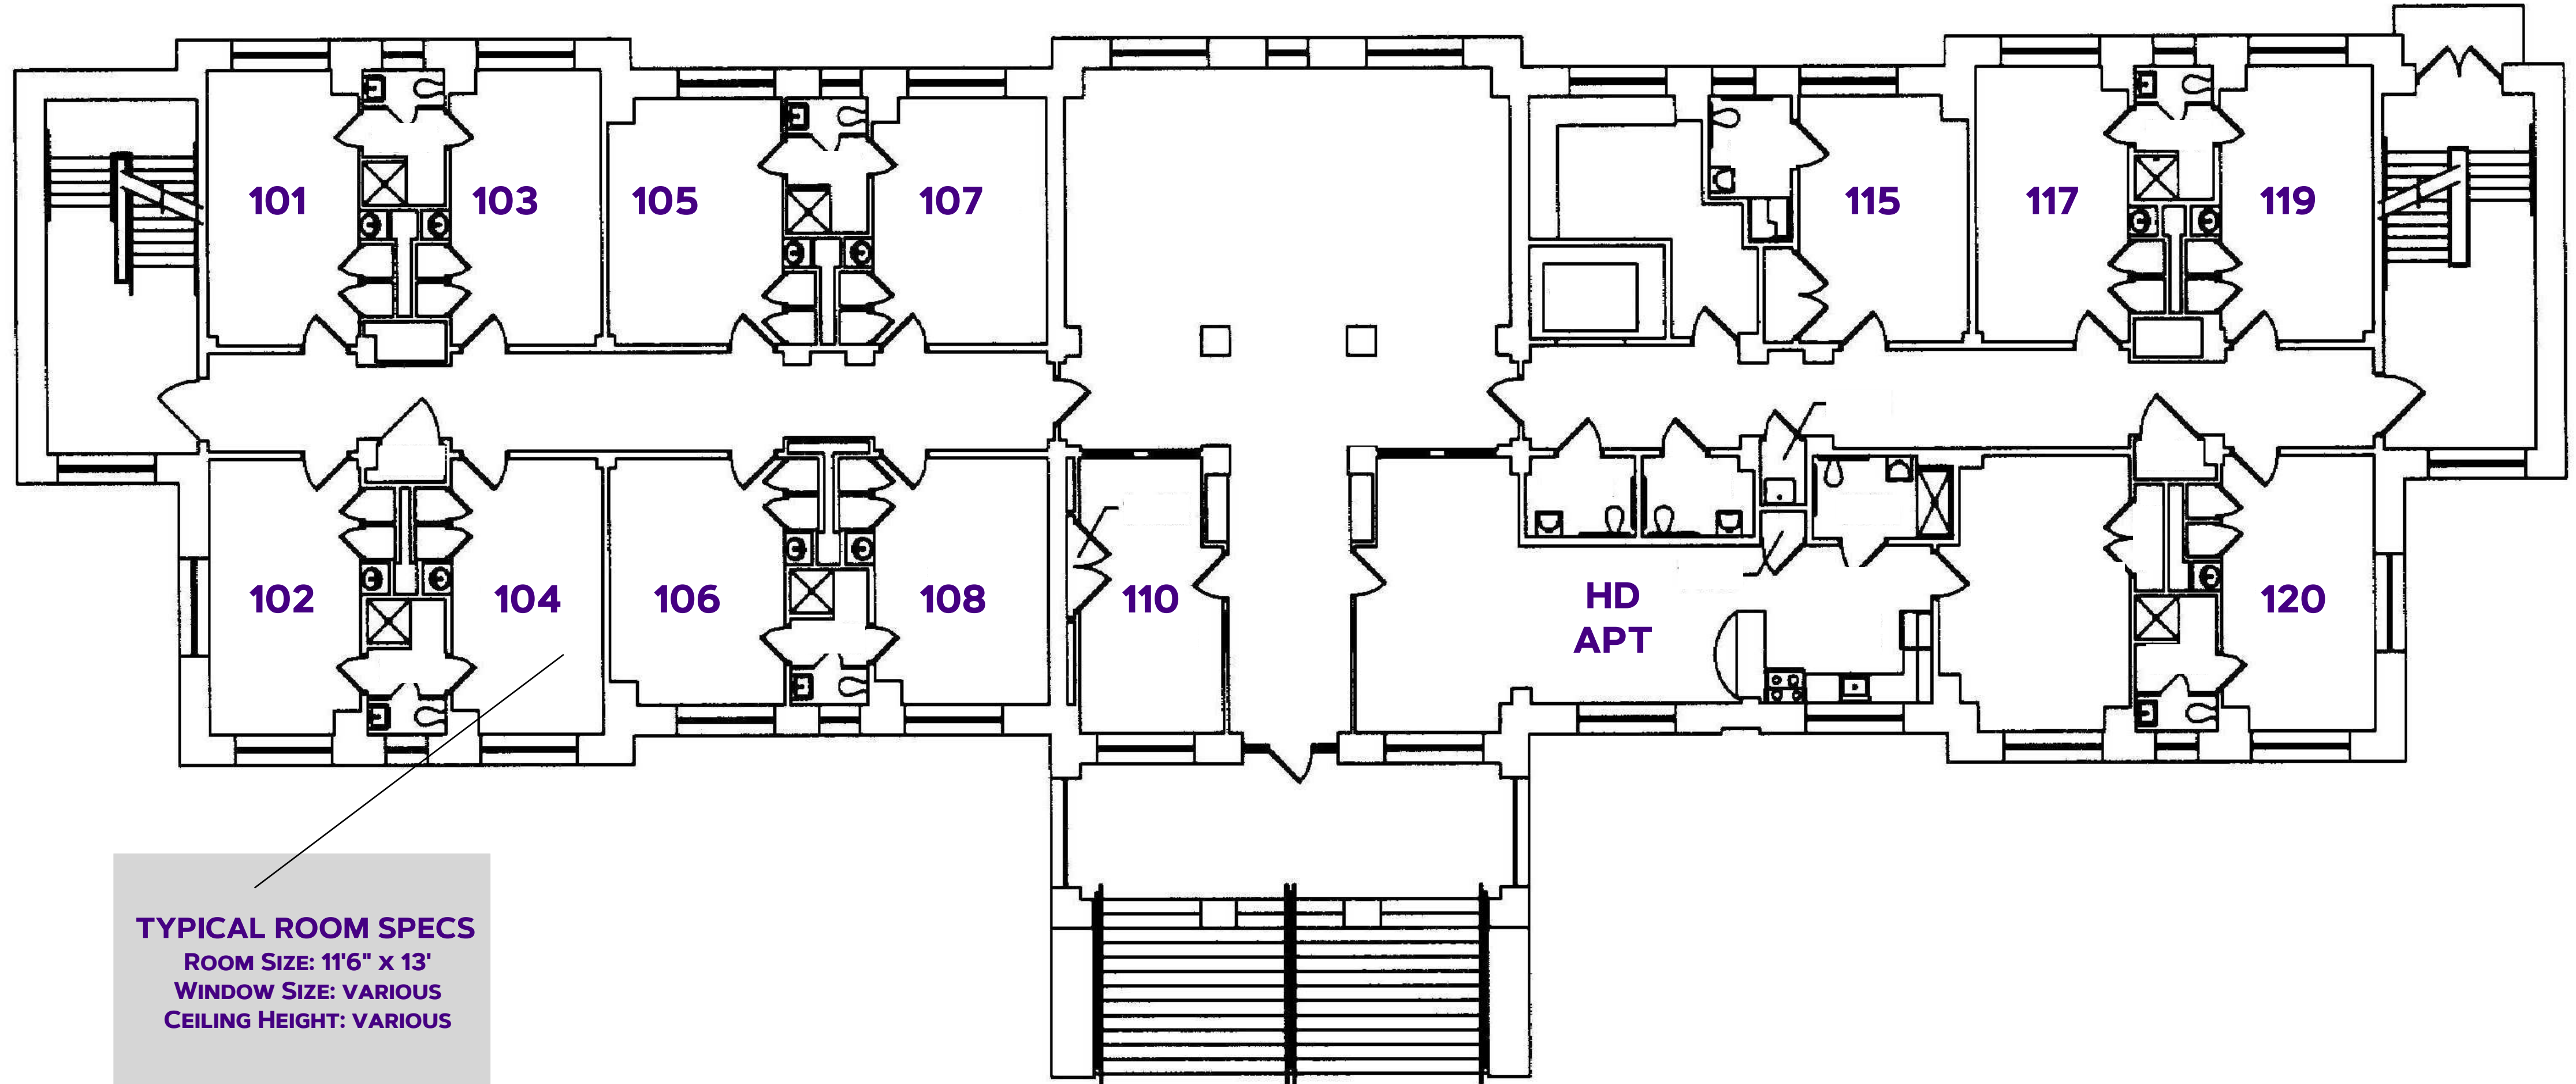

LOGAN HALL

FIRST FLOOR

#DukesLiveClose
#DukesLiveSupported
#DukesLIVEON

FACES
ROOP HALL

TYPICAL ROOM SPECS

ROOM SIZE: 11'6" X 13'
WINDOW SIZE: VARIOUS
CEILING HEIGHT: VARIOUS

FACES
BLUESTONE DRIVE

ROOM FURNITURE:
- BEDS, CHAIRS, DESKS, DRAWERS
- BUILT IN CLOSETS