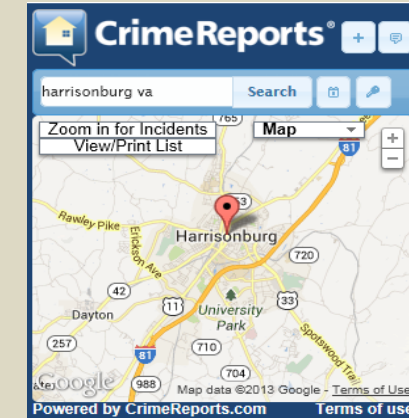

James Madison University Crime Log

JULY

The Daily Crime Log at James Madison University contains a listing of crimes or alleged crimes and some suspicious circumstances that have been reported directly to the JMU Police Department. It also lists information regarding crimes or alleged crimes that the JMU Police Department has been made aware of through other sources to include Office of Student Accountability and Restorative Practice, Office of Residence life, third party reports, and outside police agencies. Listings in the crime log include crimes or alleged crimes that occur on campus as well as the City of Harrisonburg which were reported directly to the James Madison University Police Department in context of concurrent jurisdiction. Outside agency assist in the context of concurrent jurisdiction where JMU officers responded are also documented. A portal to the Harrisonburg Police Department crime log is provided to obtain information on crimes reported to the Harrisonburg Police Department.

Date of Incident	Time of Incident	Received JMUPD	Description	JMU Officer or Outside Agency	Incident Case Number	Clery Location	Location*	Arrest	Referral	Disposition	Police Called (ORL / OSARP ONLY)

<https://www.crimereports.com/map/index/?search=Harrisonburg+VA>

Crimes reported to the Harrisonburg Police Department can be located by clicking on the above link.