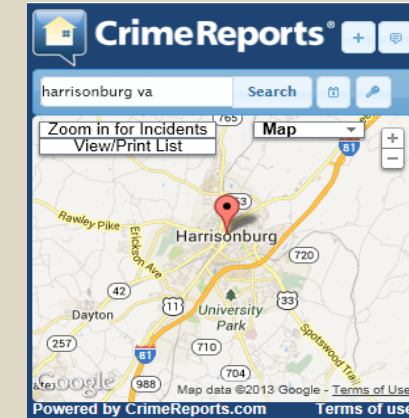

James Madison University Crime Log

JULY

The Daily Crime Log at James Madison University contains a listing of crimes or alleged crimes and some suspicious circumstances that have been reported directly to the JMU Police Department. It also lists information regarding crimes or alleged crimes that the JMU Police Department has been made aware of through other sources to include Office of Student Accountability and Restorative Practice, Office of Residence life, third party reports, and outside police agencies. Listings in the crime log include crimes or alleged crimes that occur on campus as well as the City of Harrisonburg which were reported directly to the James Madison University Police Department in context of concurrent jurisdiction. Outside agency assist in the context of concurrent jurisdiction where JMU officers responded are also documented. A portal to the Harrisonburg Police Department crime log is provided to obtain information on crimes reported to the Harrisonburg Police Department.

<https://www.crimereports.com/map/index/?search=Harrisonburg+VA>

Crimes reported to the Harrisonburg Police Department can be located by clicking on the above link.

Date of Incident	Time of Incident	Received JMUPD	Description	JMU Officer or Outside Agency	Incident Case Number	Clery Location	Location*	Arrest	Referral	Disposition	Police Called (ORL / OSARP ONLY)
07/02/16	06:00 09:00	07/25/16	Theft from a building - a black Iphone was left on a table in basement lounge and when returned found it was taken by unknown person(s)	53	2016-011239	Main Campus	Madison Union 170 Bluestone Drive			Report Taken	
07/26/16	03:15	07/26/16	Intoxicated pedestrian - custodial arrest	75	2016-011269	Main Campus	Outside of Burruss Hall 820 Madison Drive	Intoxicated in public		Criminal Arrest	
07/26/16	08:00	07/26/16	Report of a suspicious black box outside of Godwin Hall - investigation revealed box used for catching rodents	38	2016-011275		Outside of Godwin Hall 261 Bluestone Drive			No Report	
07/27/16	07:45 08:45	07/27/16	Theft - unknown person(s) removed an Iphone6S from a cement wall where it was left unattended while working in the area	35	2016-011348	Main Campus	Outside of Apartments at Grace 42 West Grace Street			Report Taken	
07/30/16	03:29	07/30/16	JMU/HPD Joint Patrol Task Force - intoxicated pedestrian - custodial arrest	31	2016-011448	Off Campus	1809 Putter Court	Intoxicated in public		Criminal Arrest	
07/31/16	16:08	07/31/16	Police Information - employee has executed an emergency protective order regarding an incident occurring off campus to an family member(assault) under investigation by Harrisonburg Police Department	33	2016-011506	Off Campus				Police Information Report