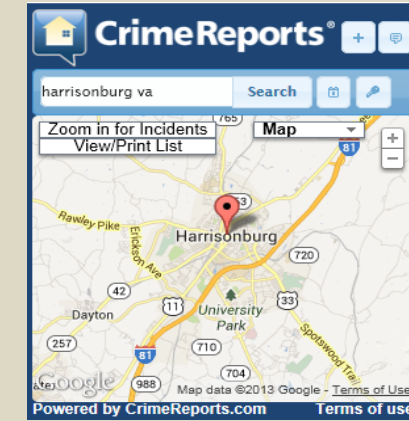

James Madison University Crime Log

JULY

The Daily Crime Log at James Madison University contains a listing of crimes or alleged crimes and some suspicious circumstances that have been reported directly to the JMU Police Department. It also lists information regarding crimes or alleged crimes that the JMU Police Department has been made aware of through other sources to include Office of Student Accountability and Restorative Practice, Office of Residence life, third party reports, and outside police agencies. Listings in the crime log include crimes or alleged crimes that occur on campus as well as the City of Harrisonburg which were reported directly to the James Madison University Police Department in context of concurrent jurisdiction. Outside agency assist in the context of concurrent jurisdiction where JMU officers responded are also documented. A portal to the Harrisonburg Police Department crime log is provided to obtain information on crimes reported to the Harrisonburg Police Department.